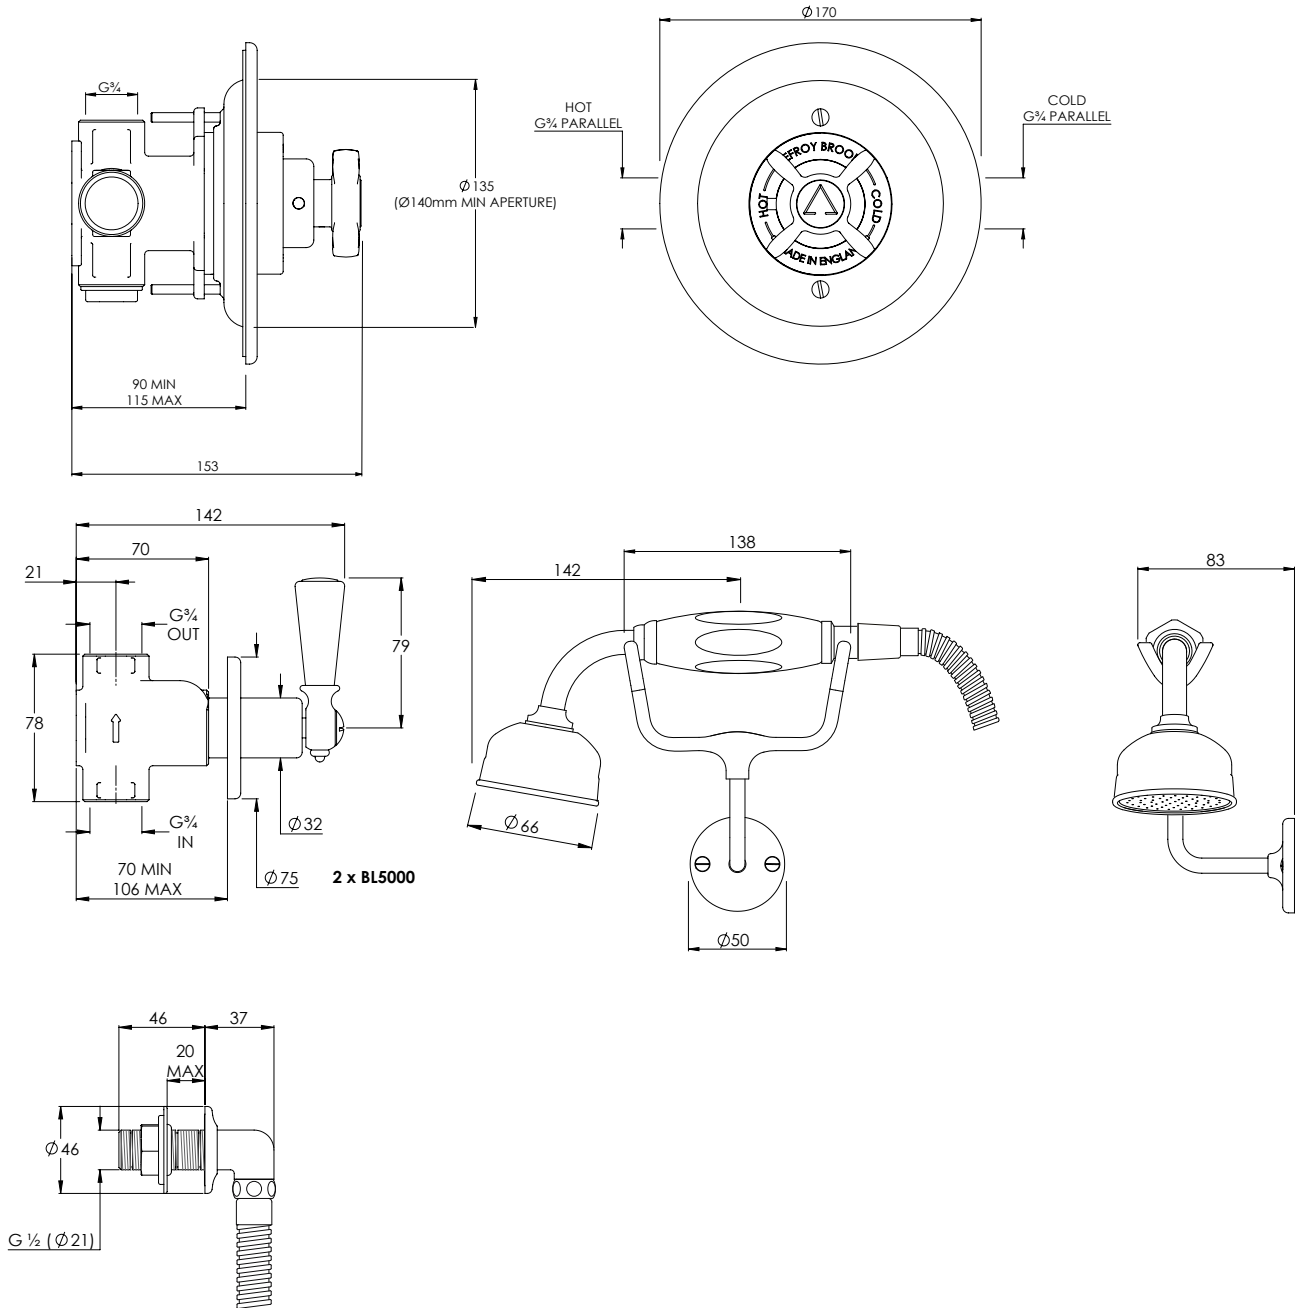

## BL8803

CLASSIC BLACK ARCHIPELAGO THERMOSTATIC VALVE  
WITH FLOW CONTROLS & HAND SHOWER

### DIMENSIONAL DATA SHEET

DATE: 11/01/2021

REVISION: A

COPYRIGHT © LBIP LTD. ALL RIGHTS RESERVED

DIMENSIONS IN MILLIMETRES