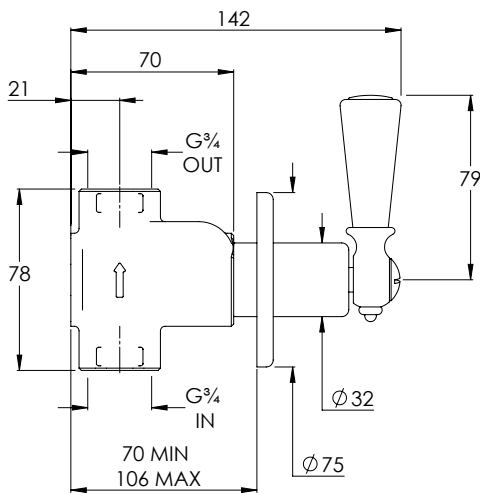

LEFROY BROOKS

IBROC HOUSE ESSEX ROAD
HODDESDON HERTS EN11 0QS UK
T: +44 (0)1992 708 316 F: +44 (0)1992 708 317

BL8801

CLASSIC BLACK ARCHIPELAGO THERMOSTATIC
VALVE AND FLOW CONTROL

DIMENSIONAL DATA SHEET

DATE: 14/08/2020

REVISION: A

DIMENSIONS IN MILLIMETRES