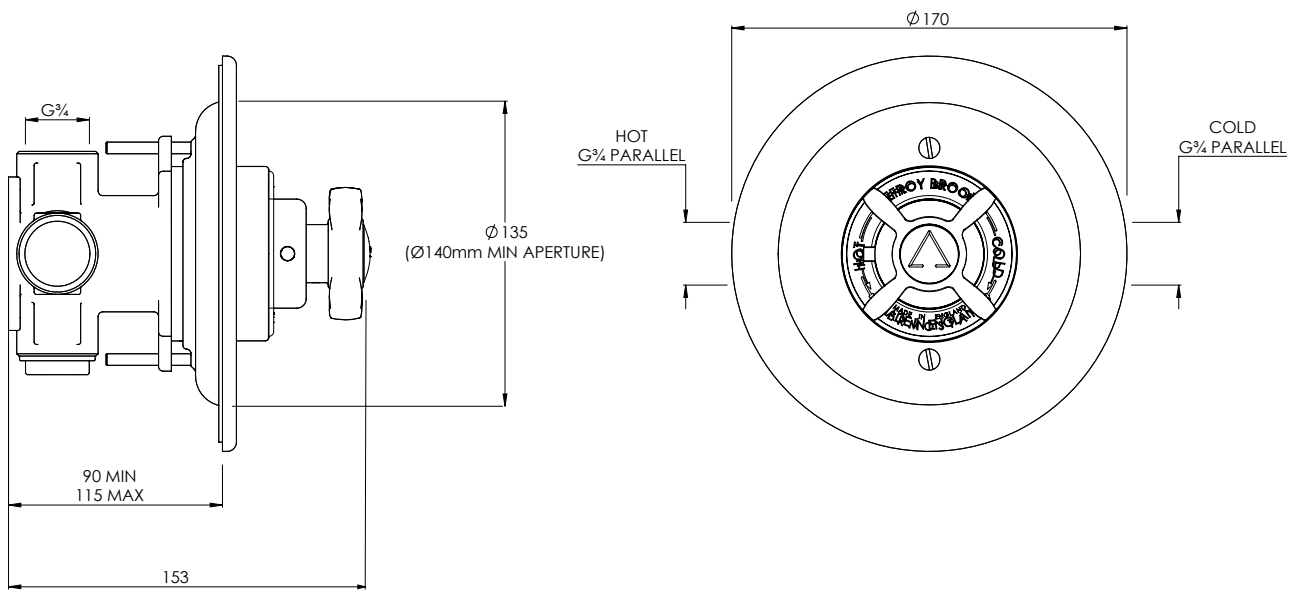

LEFROY BROOKS

IBROC HOUSE ESSEX ROAD
HODDESDON HERTS EN11 0QS UK
T: +44 (0)1992 708 316 F: +44 (0)1992 708 317

BL8801

CLASSIC BLACK ARCHIPELAGO THERMOSTATIC
VALVE AND FLOW CONTROL

DIMENSIONAL DATA SHEET

DATE: 14/08/2020

REVISION: A

DIMENSIONS IN MILLIMETRES