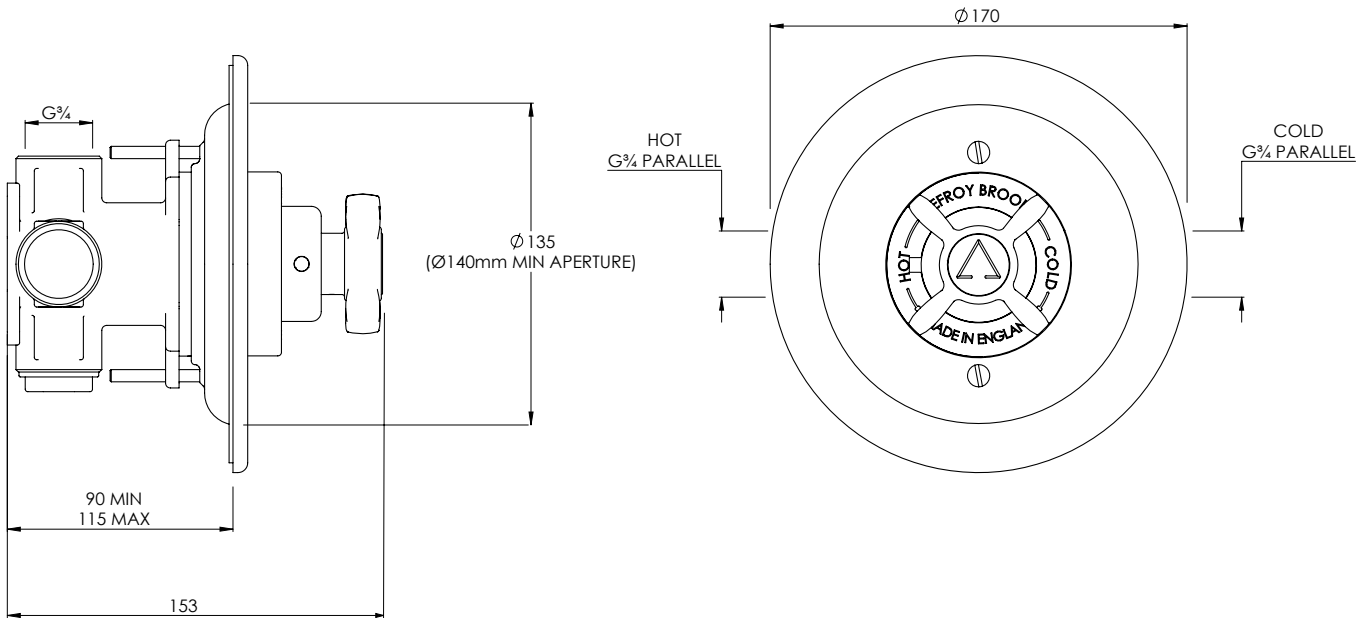

# BL8800

CLASSIC BLACK ARCHIPELAGO THERMOSTATIC  
SHOWER VALVE

## DIMENSIONAL DATA SHEET

DATE: 23/01/2020

REVISION: C

COPYRIGHT © LBIP LTD. ALL RIGHTS RESERVED

DIMENSIONS IN MILLIMETRES

WHILST EVERY EFFORT IS MADE TO ENSURE THE ACCURACY OF THESE DATA SHEETS THEY ARE SUBJECT TO CHANGE WITHOUT NOTICE AS PART OF THE COMPANY'S PRODUCT DEVELOPMENT PROCESS