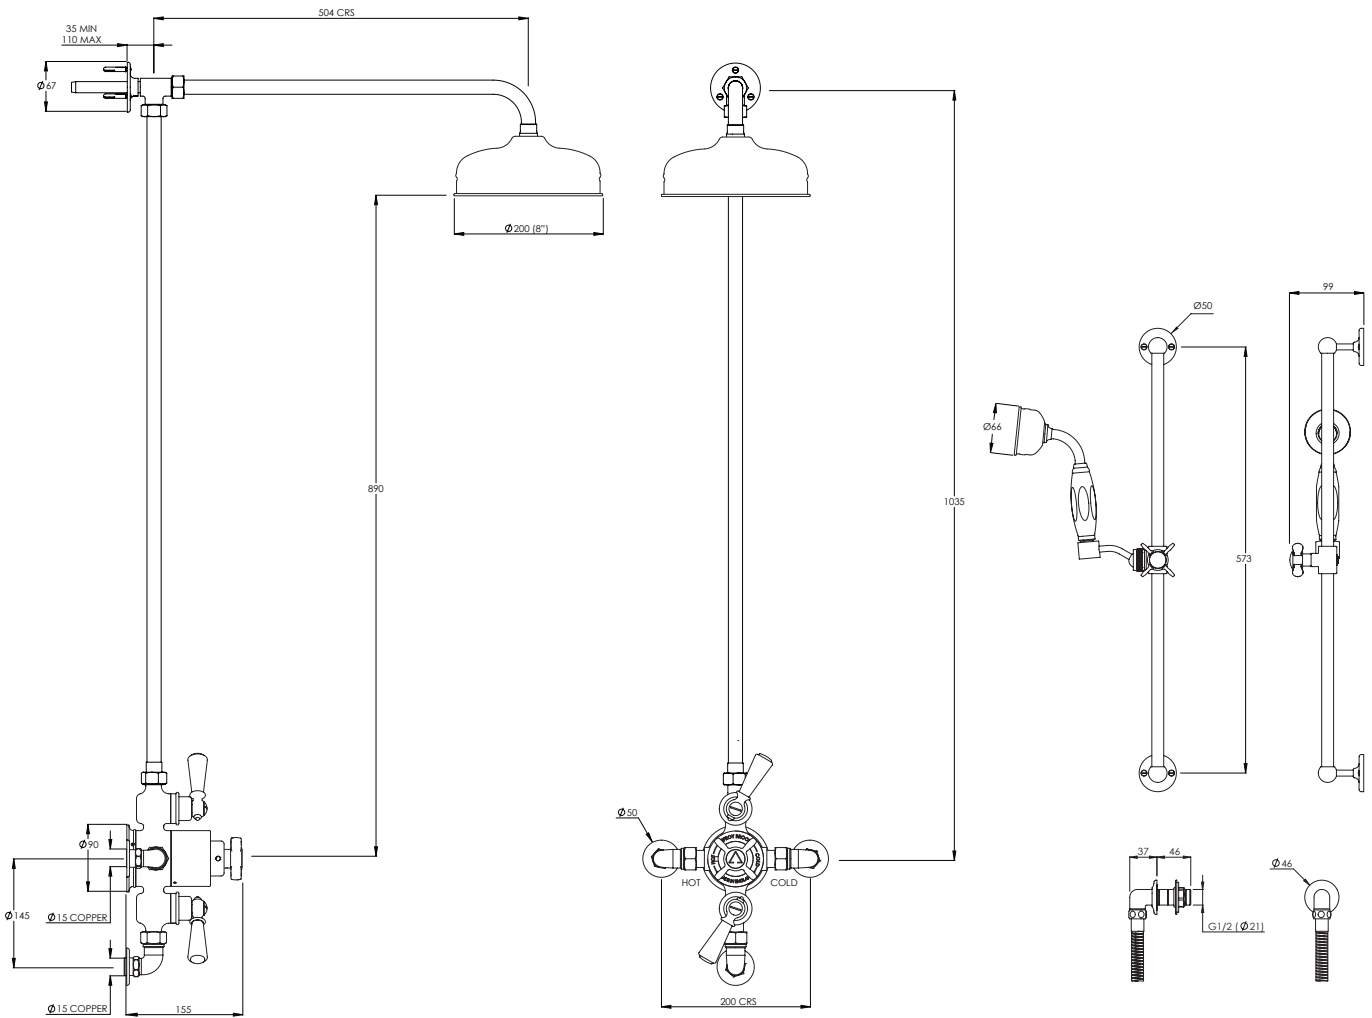

LEFROY BROOKS

IBROC HOUSE ESSEX ROAD
HODDESDON HERTS EN11 0QS UK
T: +44 (0)1992 708 316 F: +44 (0)1992 708 317

BL8749

CLASSIC BLACK EXPOSED DUAL CONTROL THERMO-
STATIC VALVE, 8" ROSE, SLIDING RAIL, HANDSET &
SHOWER KIT.

DIMENSIONAL DATA SHEET

DATE: 11/08/2020

REVISION: A

COPYRIGHT © LBIP LTD. ALL RIGHTS RESERVED

DIMENSIONS IN MILLIMETRES

WHILST EVERY EFFORT IS MADE TO ENSURE THE ACCURACY OF THESE DATA SHEETS THEY ARE SUBJECT TO CHANGE WITHOUT NOTICE AS PART OF THE COMPANY'S PRODUCT DEVELOPMENT PROCESS