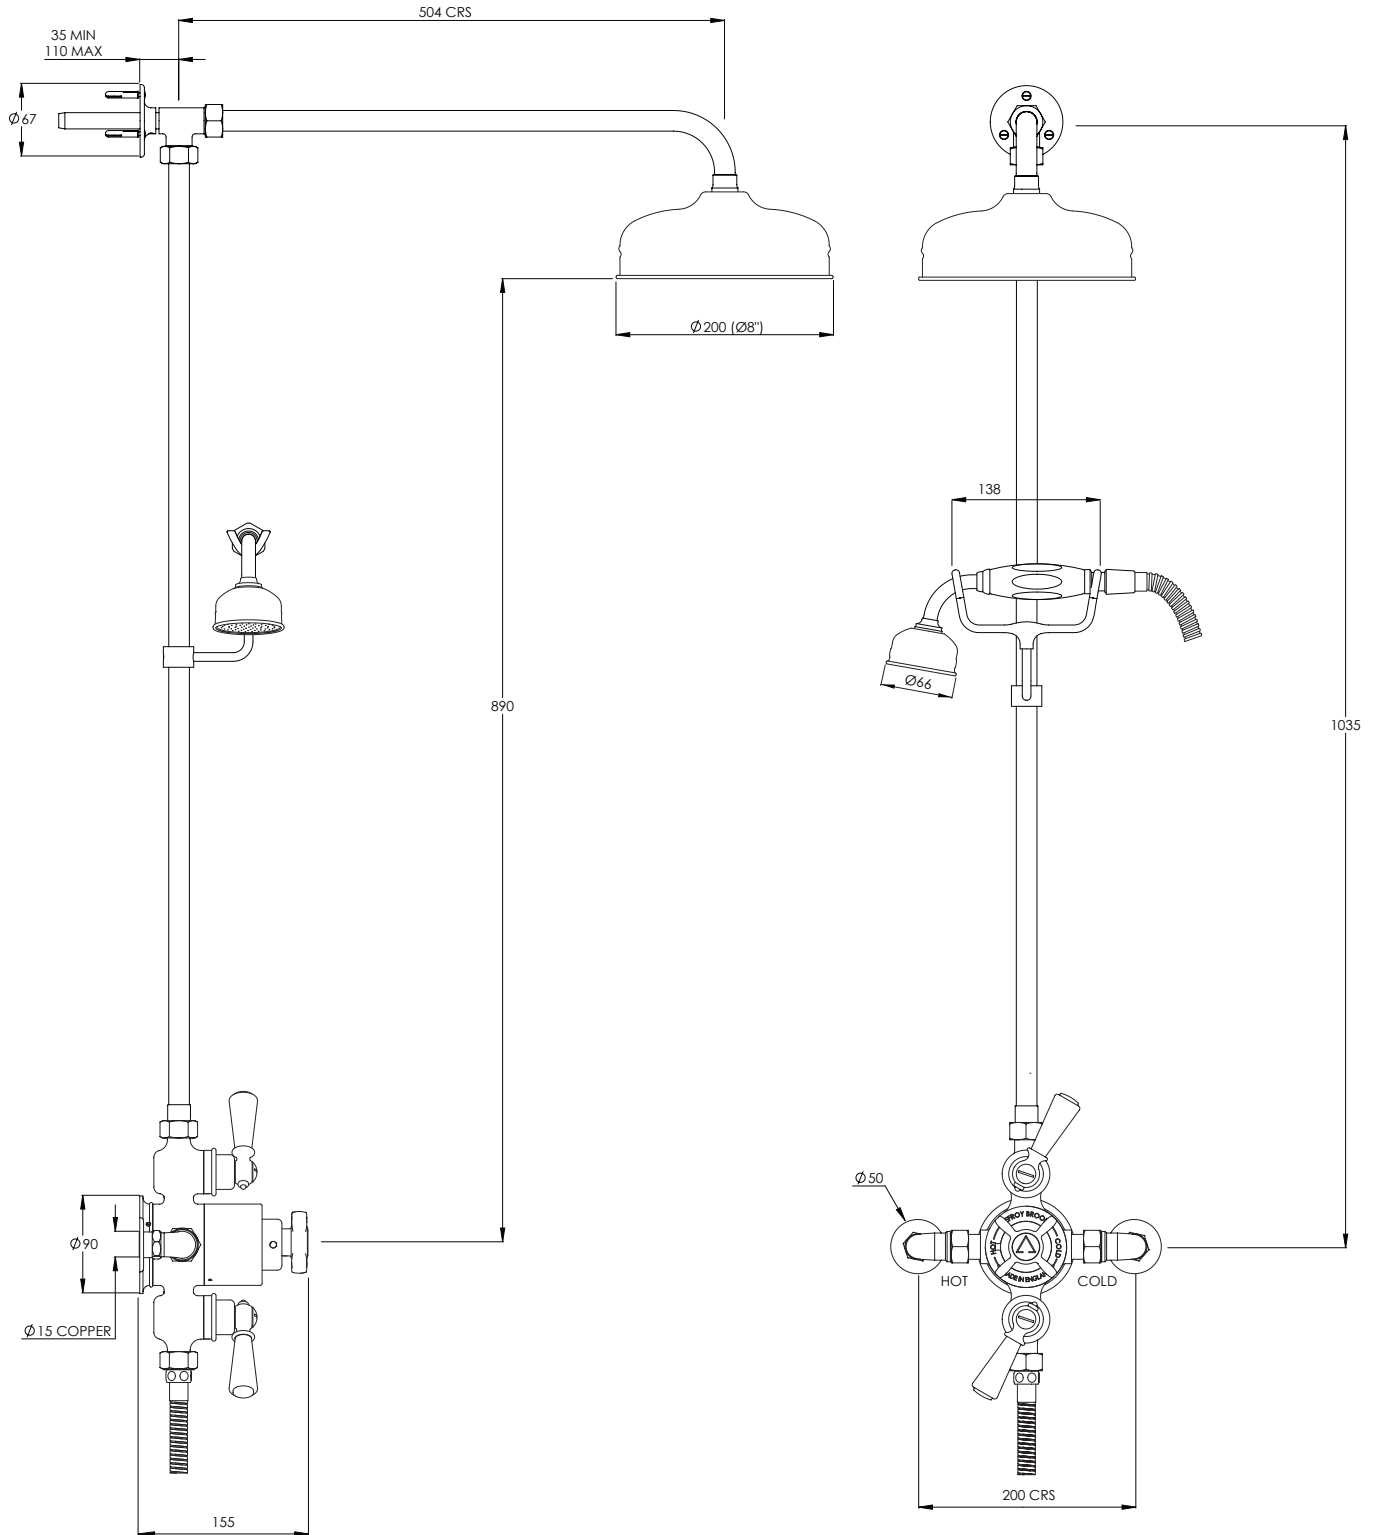

## BL8742

CLASSIC BLACK EXPOSED DUAL CONTROL THERMOSTATIC VALVE WITH RISER, 8" ROSE, HANDSET & ADJUSTABLE RISER PIPE BRACKET.

### DIMENSIONAL DATA SHEET

DATE: 11/08/2020

REVISION: A

COPYRIGHT © LBIP LTD. ALL RIGHTS RESERVED

DIMENSIONS IN MILLIMETRES

WHILST EVERY EFFORT IS MADE TO ENSURE THE ACCURACY OF THESE DATA SHEETS THEY ARE SUBJECT TO CHANGE WITHOUT NOTICE AS PART OF THE COMPANY'S PRODUCT DEVELOPMENT PROCESS