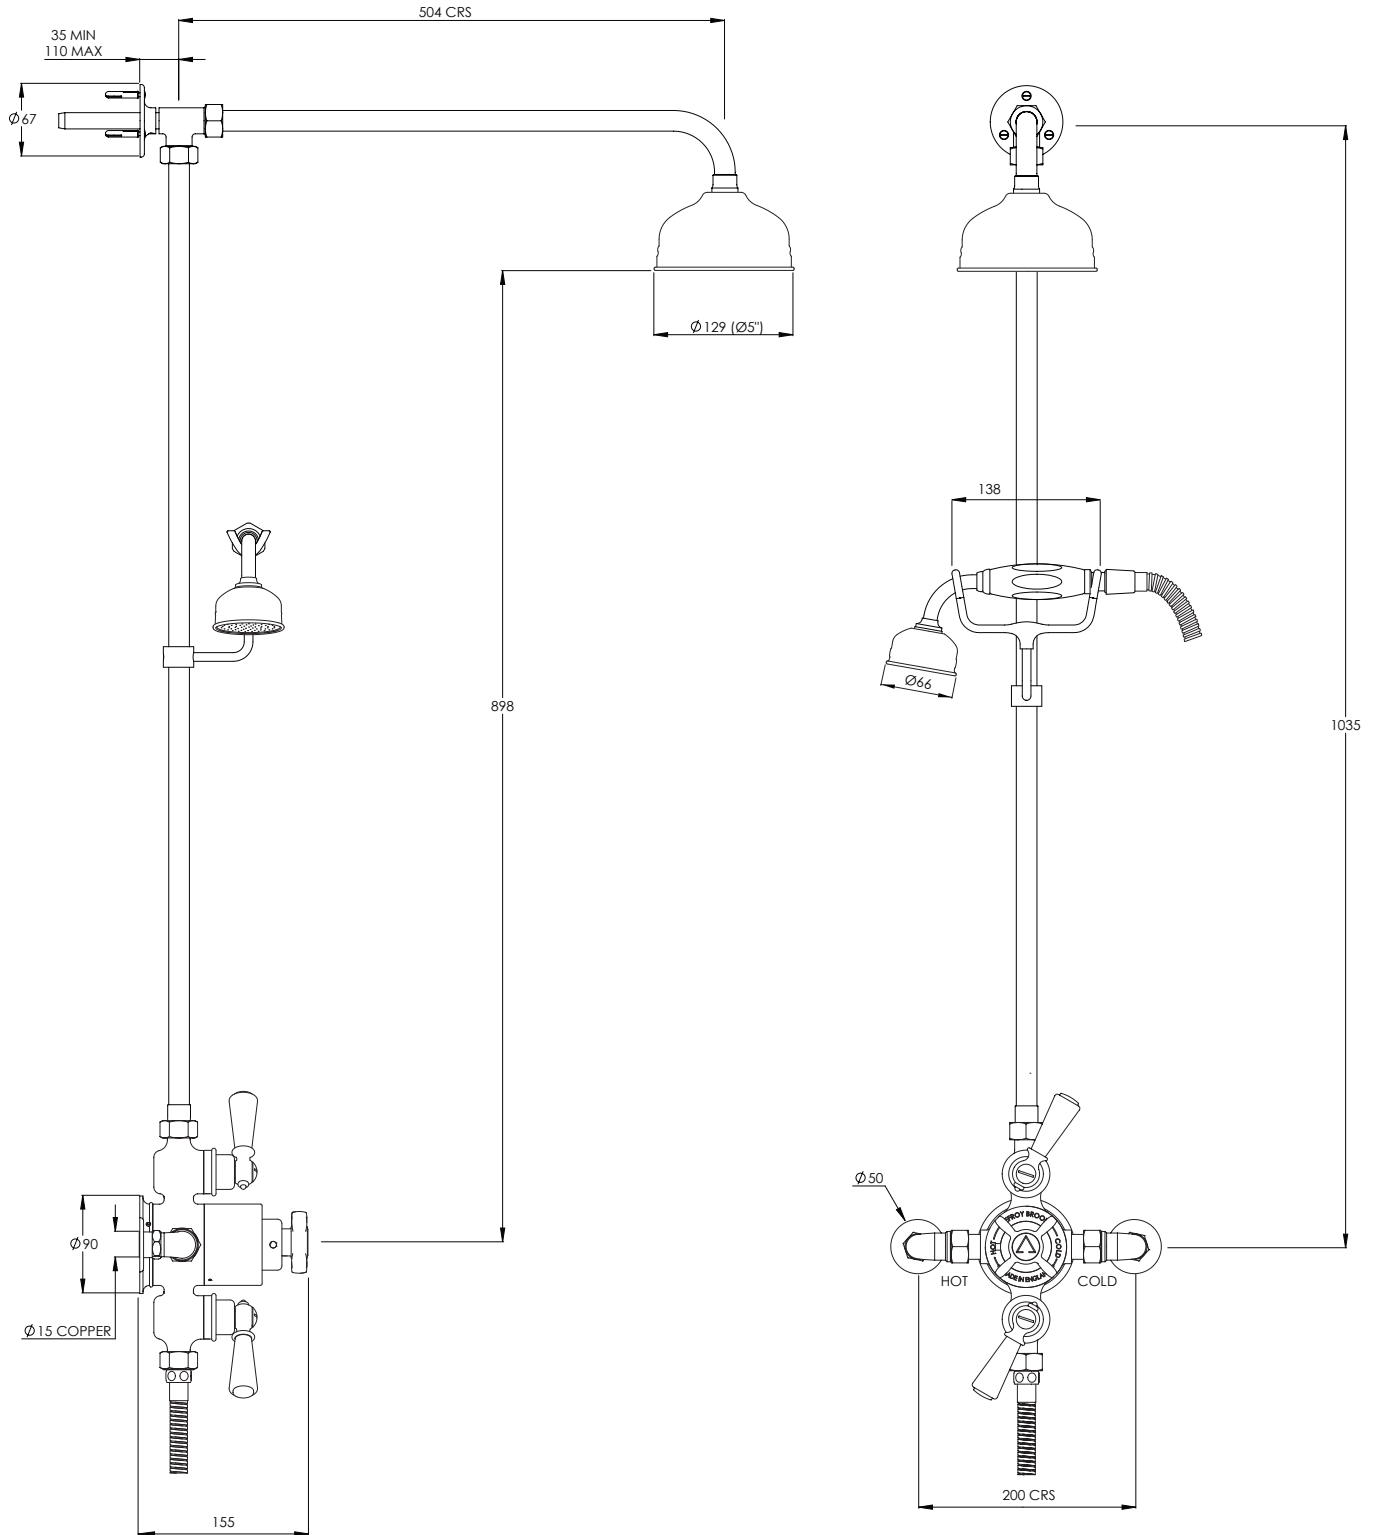

LEFROY BROOKS

IBROC HOUSE ESSEX ROAD
HODDESDON HERTS EN11 0QS UK
T: +44 (0)1992 708 316 F: +44 (0)1992 708 317

BL8741

CLASSIC BLACK EXPOSED DUAL CONTROL THERMOSTATIC VALVE WITH RISER, 5" ROSE, HANDSET & ADJUSTABLE RISER PIPE BRACKET.

DIMENSIONAL DATA SHEET

DATE: 11/08/2020

REVISION: A

COPYRIGHT © LBIP LTD. ALL RIGHTS RESERVED

DIMENSIONS IN MILLIMETRES

WHILST EVERY EFFORT IS MADE TO ENSURE THE ACCURACY OF THESE DATA SHEETS THEY ARE SUBJECT TO CHANGE WITHOUT NOTICE AS PART OF THE COMPANY'S PRODUCT DEVELOPMENT PROCESS