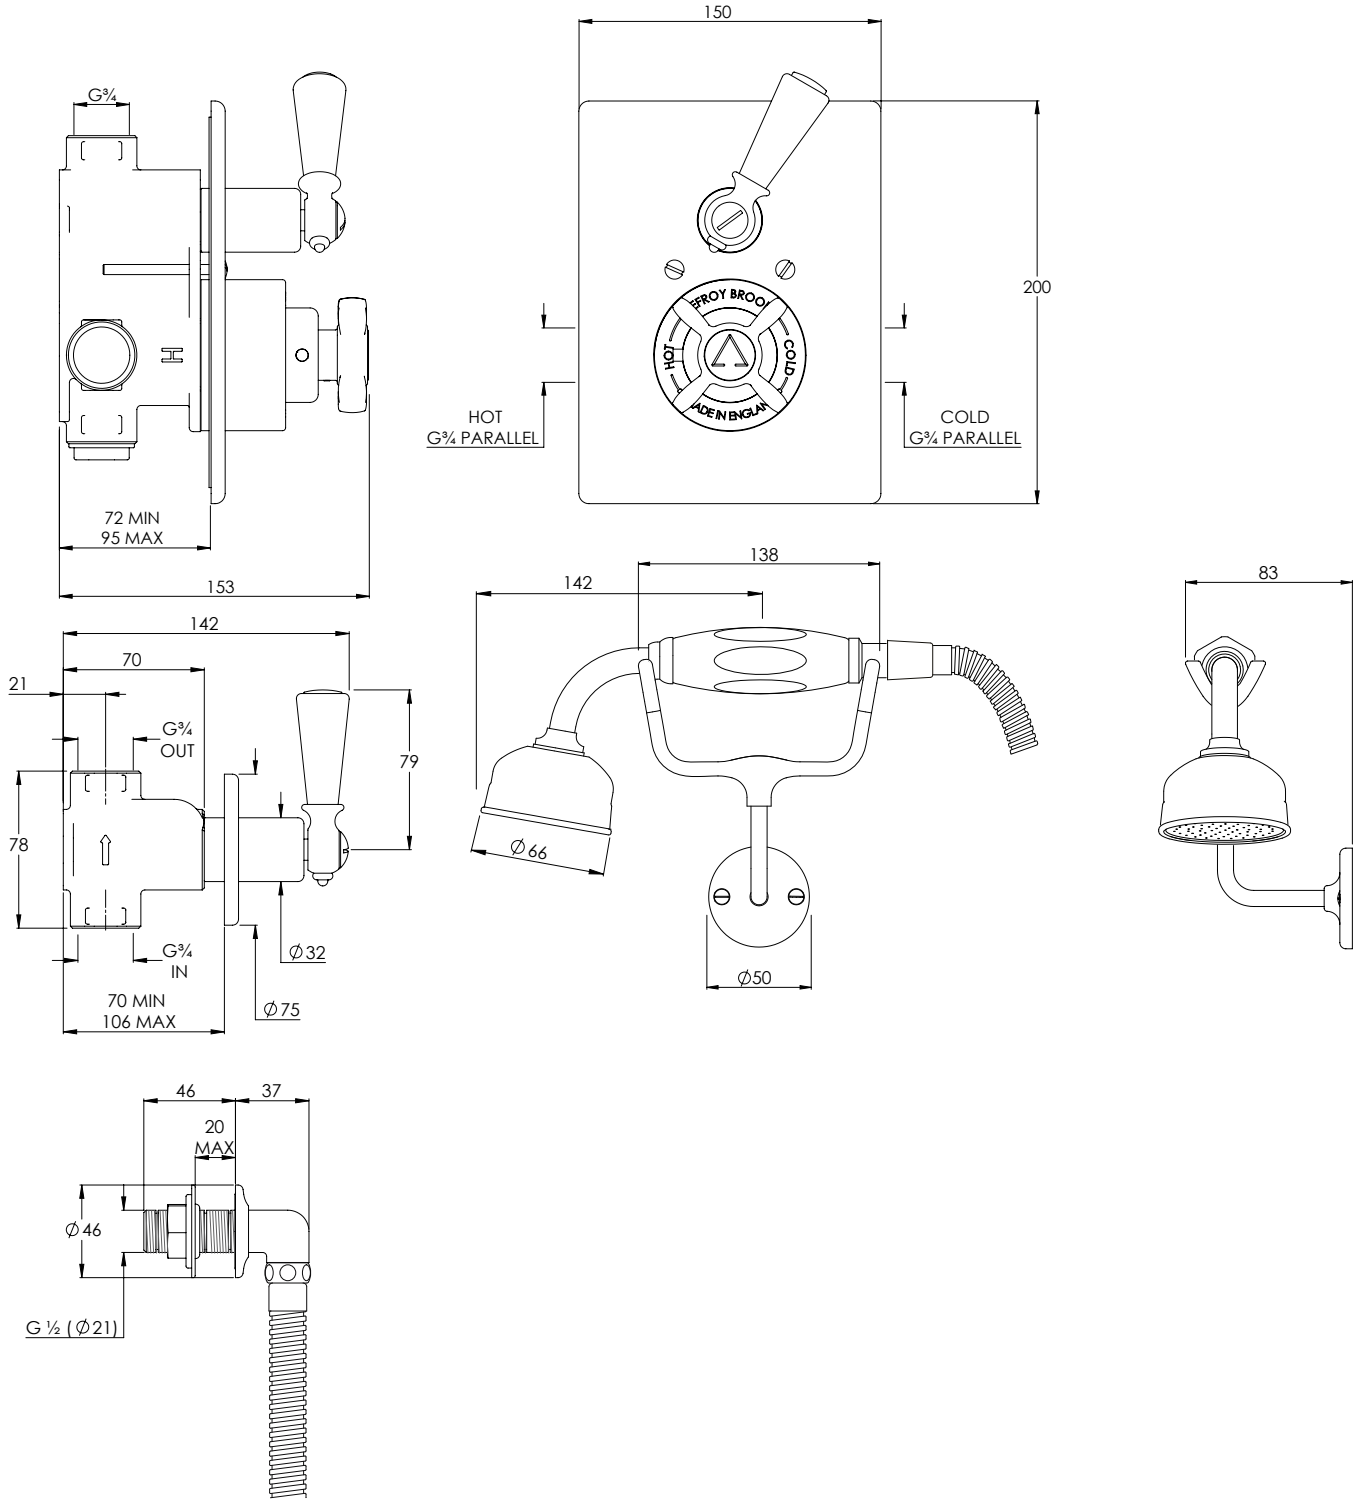

LEFROY BROOKS

1 BROOK HOUSE ESSEX ROAD
HODDESDON HERTS EN11 0QS UK
T: +44 (0)1992 708 316 F: +44 (0)1992 708 317

BL8712

CLASSIC CONCEALED THERMOSTATIC VALVE
WITH CLASSIC BLACK HANDSET AND SHOWER
KIT

DIMENSIONAL DATA SHEET

DATE: 11/01/2021

REVISION: A

COPYRIGHT © LBIP LTD. ALL RIGHTS RESERVED

DIMENSIONS IN MILLIMETRES

WHILST EVERY EFFORT IS MADE TO ENSURE THE ACCURACY OF THESE DATA SHEETS THEY ARE SUBJECT TO CHANGE WITHOUT NOTICE AS PART OF THE COMPANY'S PRODUCT DEVELOPMENT PROCESS