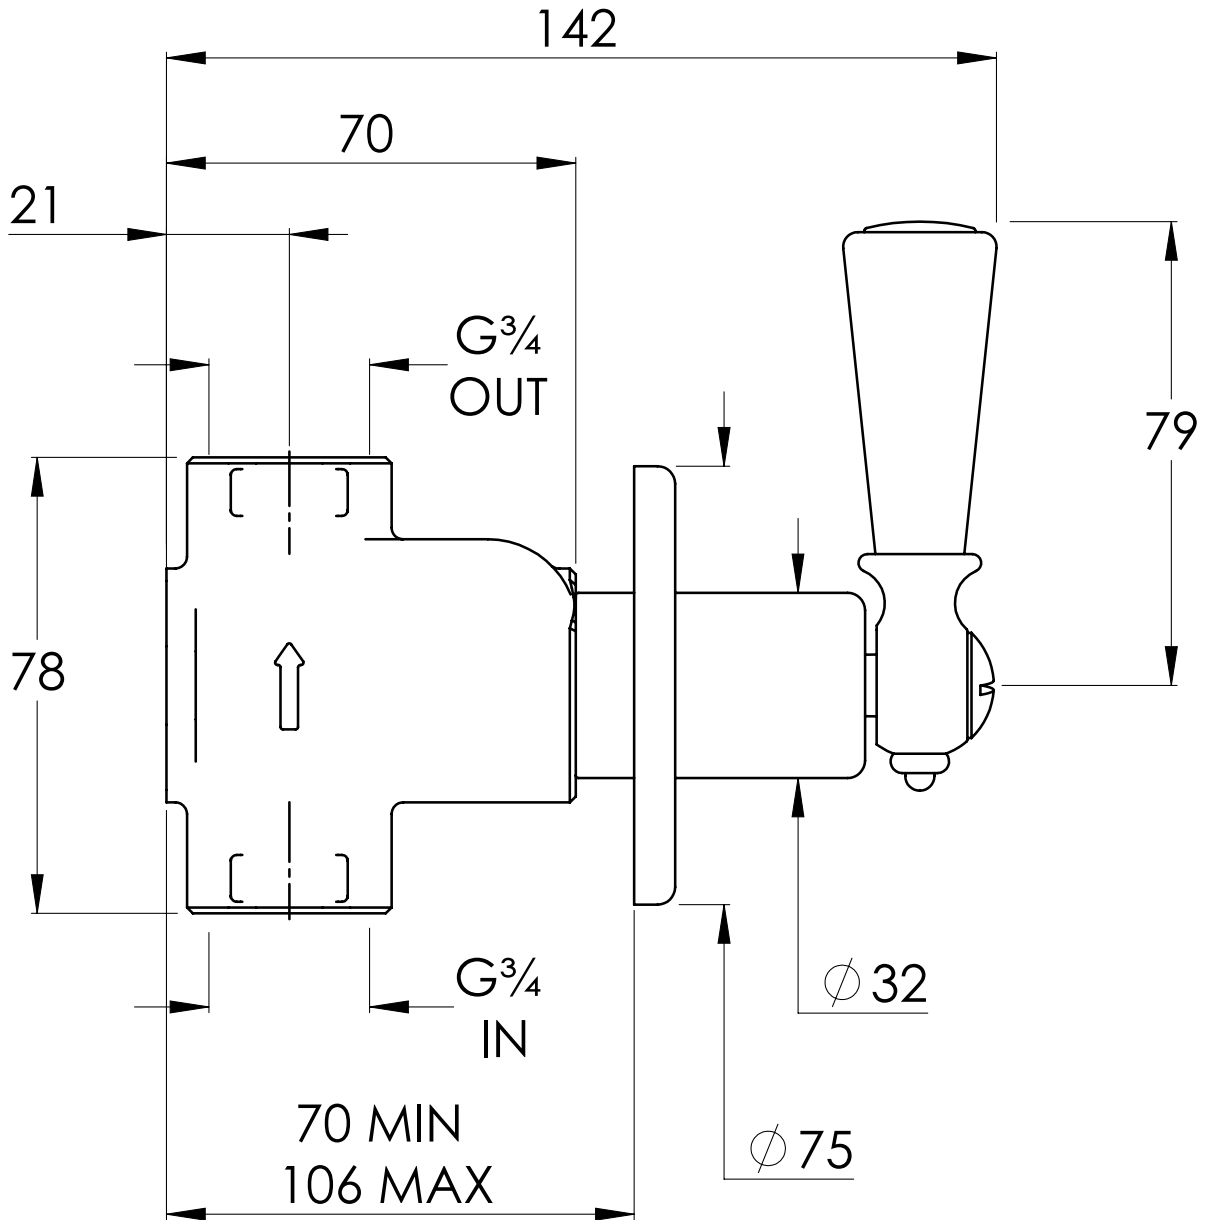

LEFROY BROOKS

IBROC HOUSE ESSEX ROAD
HODDESDON HERTS EN11 0QS UK
T: +44 (0)1992 708 316 F: +44 (0)1992 708 317

BL5000

CLASSIC BLACK FLOW CONTROL VALVE

DIMENSIONAL DATA SHEET

DATE: 23/01/2020

REVISION: B

COPYRIGHT © LBIP LTD. ALL RIGHTS RESERVED

DIMENSIONS IN MILLIMETRES

WHILST EVERY EFFORT IS MADE TO ENSURE THE ACCURACY OF THESE DATA SHEETS THEY ARE SUBJECT TO CHANGE WITHOUT NOTICE AS PART OF THE COMPANY'S PRODUCT DEVELOPMENT PROCESS