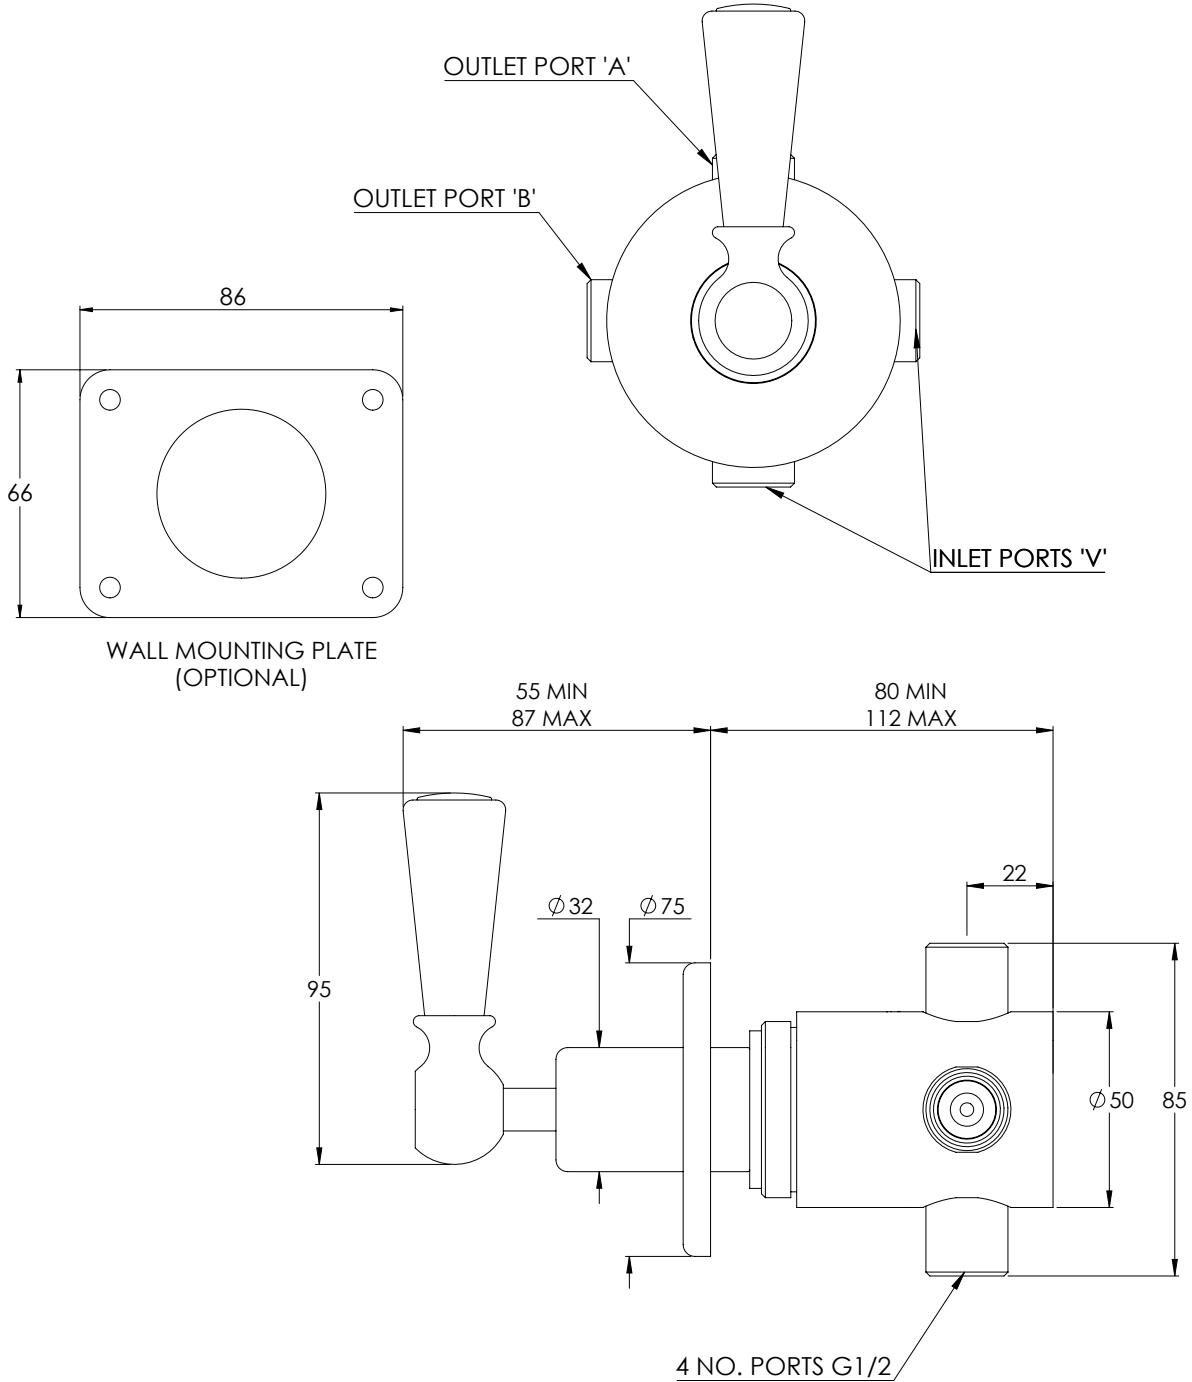

# BL1721

CLASSIC BLACK WALL MOUNTED TWO-WAY DIVERTER

(Ø75MM WALL PLATE)

DIMENSIONAL DATA SHEET

DATE: 01/05/2024

REVISION: B

COPYRIGHT © LBIP LTD. ALL RIGHTS RESERVED

DIMENSIONS IN MILLIMETRES