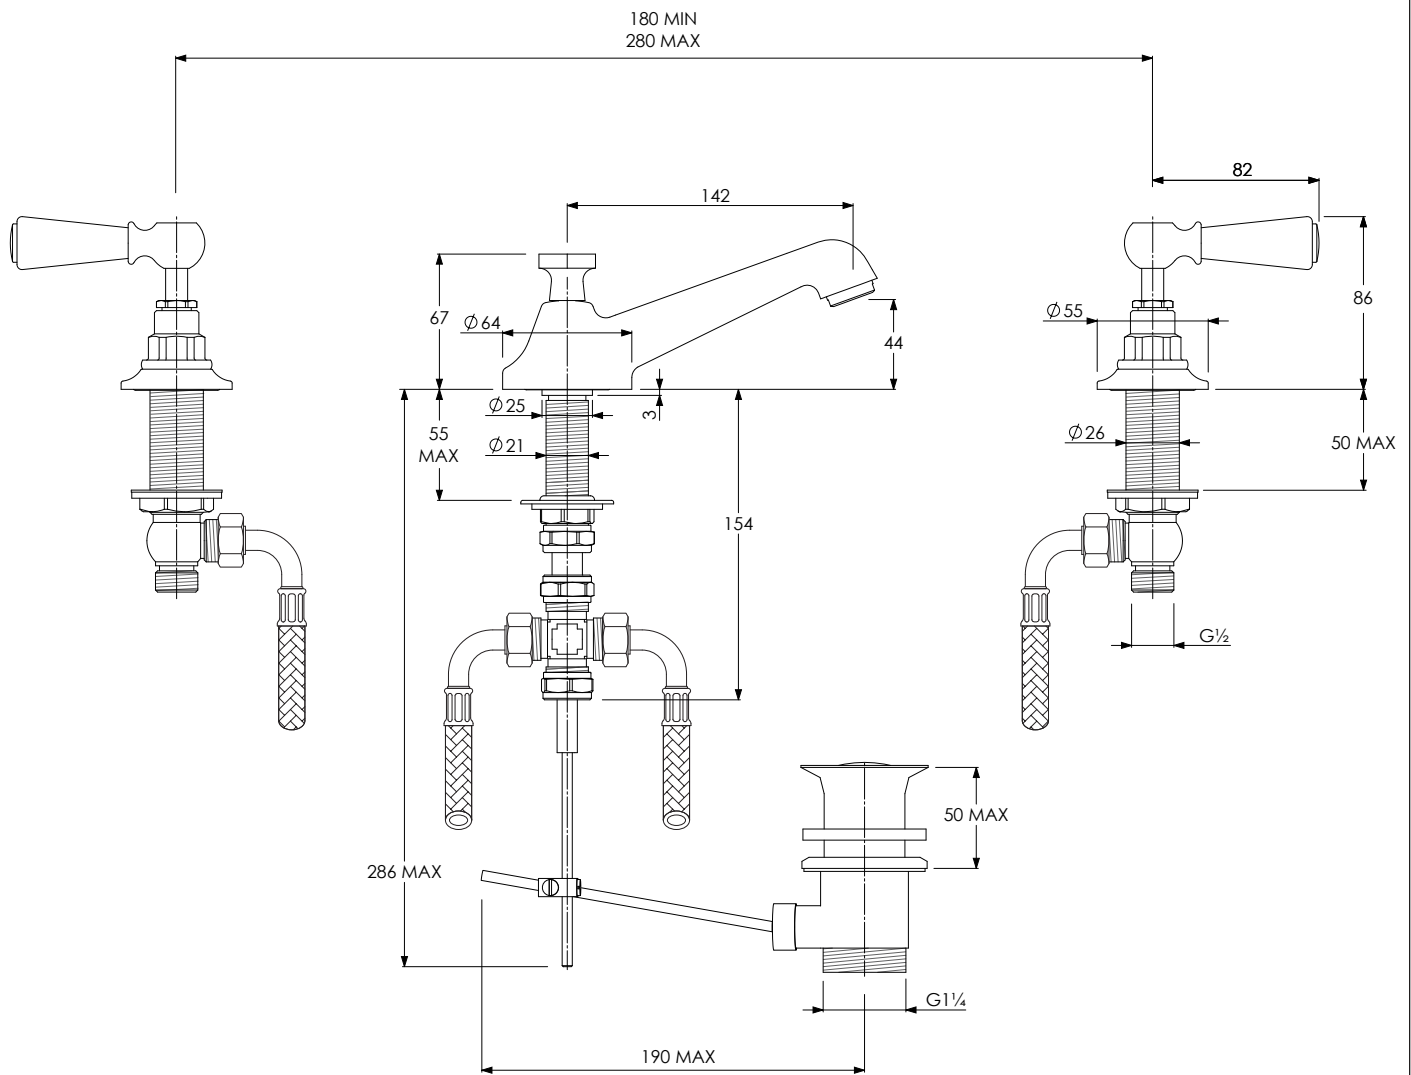

# BL1220

CLASSIC BASIN MIXER WITH BLACK LEVERS  
AND POP-UP WASTE

DIMENSIONAL DATA SHEET

DATE: 02/01/2019

REVISION: C

COPYRIGHT © LBIP LTD. ALL RIGHTS RESERVED

DIMENSIONS IN MILLIMETRES

WHILST EVERY EFFORT IS MADE TO ENSURE THE ACCURACY OF THESE DATA SHEETS THEY ARE SUBJECT TO CHANGE WITHOUT NOTICE AS PART OF THE COMPANY'S PRODUCT DEVELOPMENT PROCESS