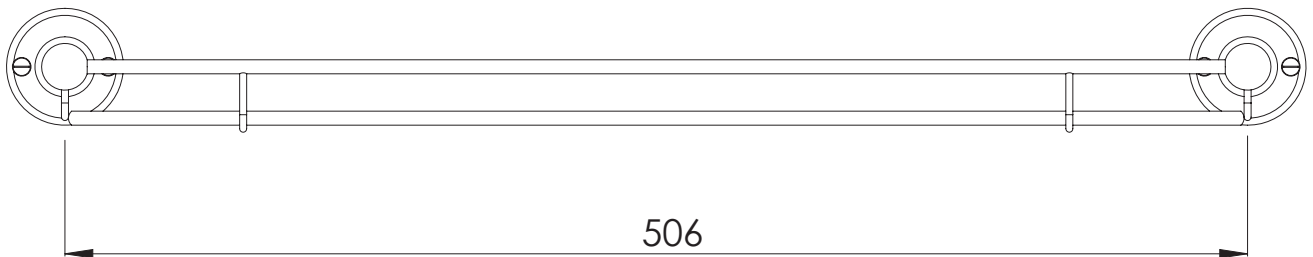

LEFROY BROOKS

IBROC HOUSE ESSEX ROAD
HODDESDON HERTS EN11 0QS UK
T: +44 (0)1992 708 316 F: +44 (0)1992 708 317

BK4936

EDWARDIAN BLACK GLASS SHELF WITH RAIL

DIMENSIONAL DATA SHEET

DATE: 24/04/2019

REVISION: A

COPYRIGHT © LBIP LTD. ALL RIGHTS RESERVED

DIMENSIONS IN MILLIMETRES

WHILST EVERY EFFORT IS MADE TO ENSURE THE ACCURACY OF THESE DATA SHEETS THEY ARE SUBJECT TO CHANGE WITHOUT NOTICE AS PART OF THE COMPANY'S PRODUCT DEVELOPMENT PROCESS