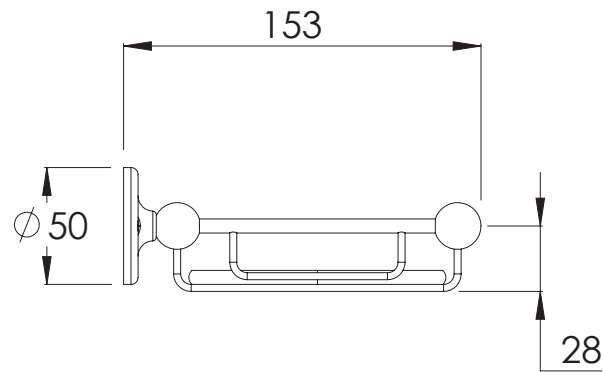

LEFROY BROOKS

IBROC HOUSE ESSEX ROAD
HODDESDON HERTS EN11 0QS UK
T: +44 (0)1992 708 316 F: +44 (0)1992 708 317

BK4936

EDWARDIAN BLACK GLASS SHELF WITH RAIL

DIMENSIONAL DATA SHEET

DATE: 24/04/2019

REVISION: A

COPYRIGHT © LBIP LTD. ALL RIGHTS RESERVED

DIMENSIONS IN MILLIMETRES

WHILST EVERY EFFORT IS MADE TO ENSURE THE ACCURACY OF THESE DATA SHEETS THEY ARE SUBJECT TO CHANGE WITHOUT NOTICE AS PART OF THE COMPANY'S PRODUCT DEVELOPMENT PROCESS