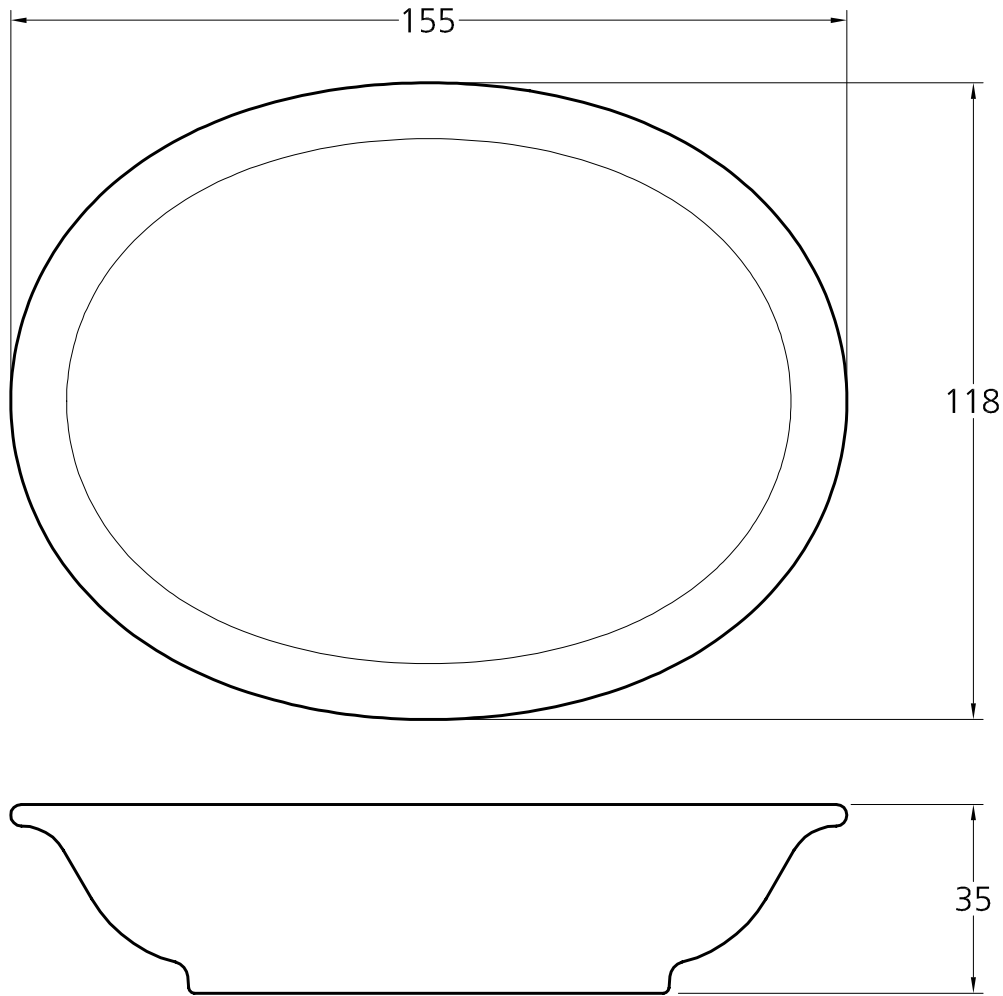

LEFROY BROOKS

IBROC HOUSE ESSEX ROAD
HODDESDON HERTS EN11 0QS UK
T: +44 (0)1992 708 316 F: +44 (0)1992 708 317

BK4516

CLASSIC BLACK FREE STANDING FINE
BONE CHINA DISH

DIMENSIONAL DATA SHEET

DATE: 12/10/2021

REVISION: A

COPYRIGHT © LBIP LTD. ALL RIGHTS RESERVED

DIMENSIONS IN MILLIMETRES

WHILST EVERY EFFORT IS MADE TO ENSURE THE ACCURACY OF THESE DATA SHEETS THEY ARE SUBJECT TO CHANGE WITHOUT NOTICE AS PART OF THE COMPANY'S PRODUCT DEVELOPMENT PROCESS