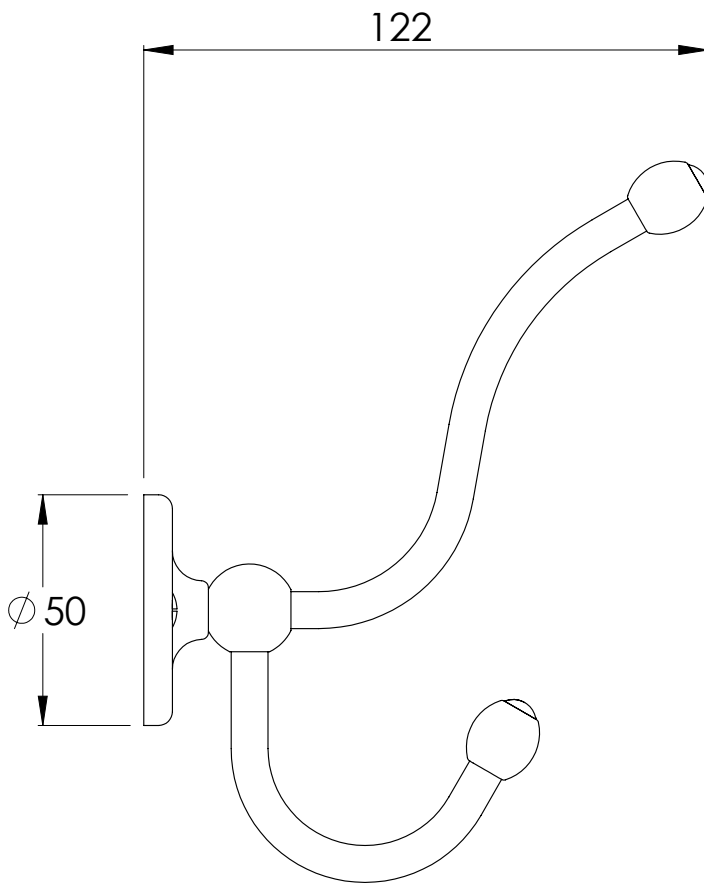

LEFROY BROOKS

IBROC HOUSE ESSEX ROAD
HODDESDON HERTS EN11 0QS UK
T: +44 (0)1992 708 316 F: +44 (0)1992 708 317

BK4511

CLASSIC BLACK DOUBLE ROBE HOOK

DIMENSIONAL DATA SHEET

DATE: 17/05/2019

REVISION: B

COPYRIGHT © LBIP LTD. ALL RIGHTS RESERVED

DIMENSIONS IN MILLIMETRES

WHILST EVERY EFFORT IS MADE TO ENSURE THE ACCURACY OF THESE DATA SHEETS THEY ARE SUBJECT TO CHANGE WITHOUT NOTICE AS PART OF THE COMPANY'S PRODUCT DEVELOPMENT PROCESS