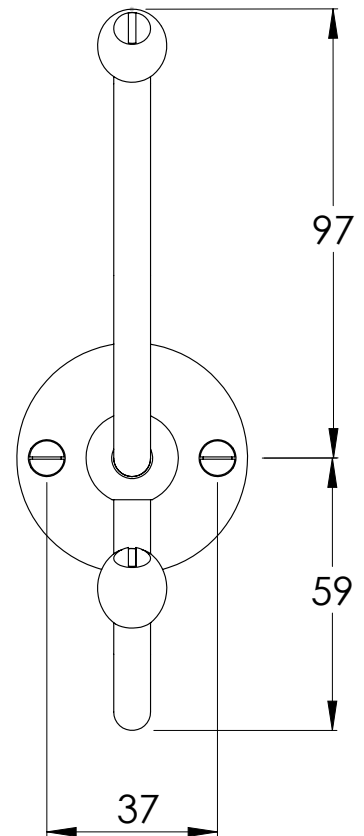

LEFROY BROOKS

IBROC HOUSE ESSEX ROAD
HODDESDON HERTS EN11 0QS UK
T: +44 (0)1992 708 316 F: +44 (0)1992 708 317

BK4511

CLASSIC BLACK DOUBLE ROBE HOOK

DIMENSIONAL DATA SHEET

DATE: 17/05/2019

REVISION: B

COPYRIGHT © LBIP LTD. ALL RIGHTS RESERVED

DIMENSIONS IN MILLIMETRES

WHILST EVERY EFFORT IS MADE TO ENSURE THE ACCURACY OF THESE DATA SHEETS THEY ARE SUBJECT TO CHANGE WITHOUT NOTICE AS PART OF THE COMPANY'S PRODUCT DEVELOPMENT PROCESS