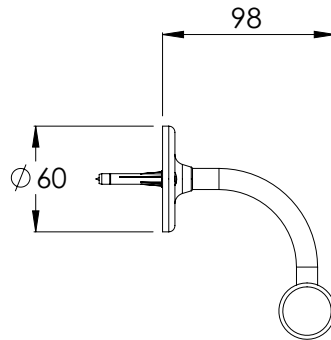

# BK4508

CLASSIC BLACK STOVE ENAMELLED TOWEL BAR  
(LONG 30")

DIMENSIONAL DATA SHEET

DATE: 24/04/2019

REVISION: B

COPYRIGHT © LBIP LTD. ALL RIGHTS RESERVED

DIMENSIONS IN MILLIMETRES

WHILST EVERY EFFORT IS MADE TO ENSURE THE ACCURACY OF THESE DATA SHEETS THEY ARE SUBJECT TO CHANGE WITHOUT NOTICE AS PART OF THE COMPANY'S PRODUCT DEVELOPMENT PROCESS