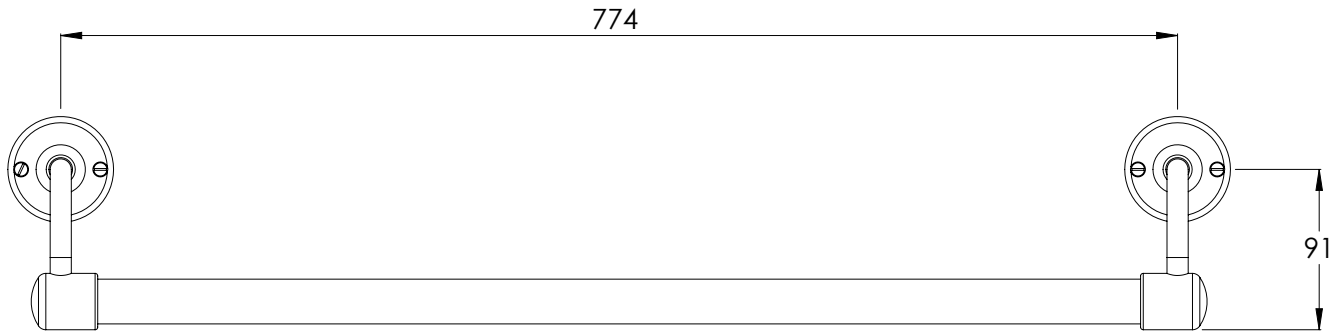

# BK4508

CLASSIC BLACK STOVE ENAMELLED TOWEL BAR  
(LONG 30")

DIMENSIONAL DATA SHEET

DATE: 24/04/2019

REVISION: B

COPYRIGHT © LBIP LTD. ALL RIGHTS RESERVED

DIMENSIONS IN MILLIMETRES

WHILST EVERY EFFORT IS MADE TO ENSURE THE ACCURACY OF THESE DATA SHEETS THEY ARE SUBJECT TO CHANGE WITHOUT NOTICE AS PART OF THE COMPANY'S PRODUCT DEVELOPMENT PROCESS