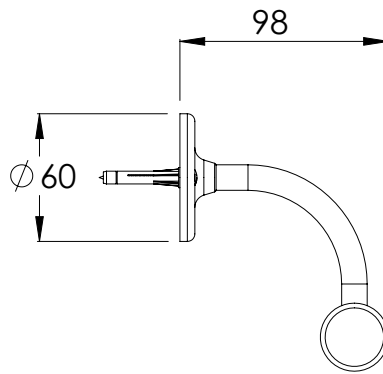

# BK4507

CLASSIC BLACK STOVE ENAMELLED TOWEL BAR  
(STANDARD 20")

DIMENSIONAL DATA SHEET

DATE: 24/04/2019

REVISION: B

COPYRIGHT © LBIP LTD. ALL RIGHTS RESERVED

DIMENSIONS IN MILLIMETRES

WHILST EVERY EFFORT IS MADE TO ENSURE THE ACCURACY OF THESE DATA SHEETS THEY ARE SUBJECT TO CHANGE WITHOUT NOTICE AS PART OF THE COMPANY'S PRODUCT DEVELOPMENT PROCESS