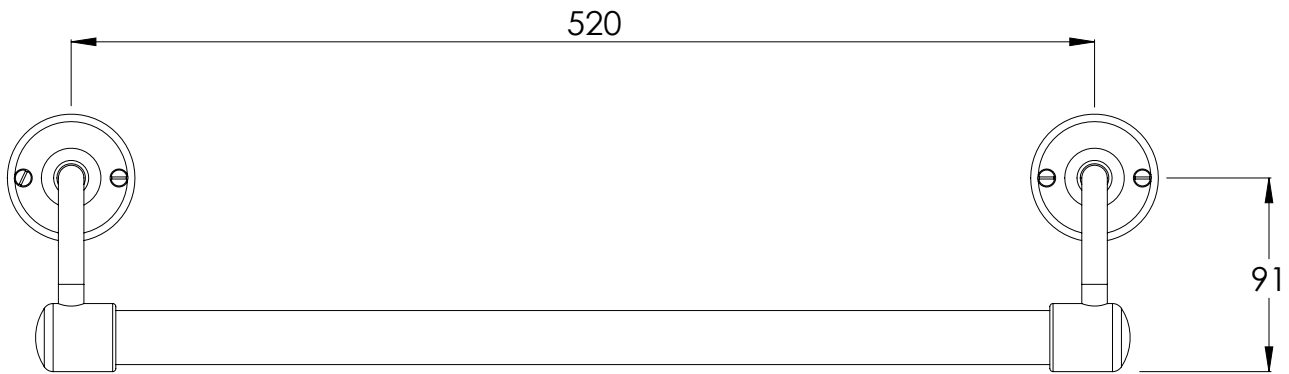

# BK4507

CLASSIC BLACK STOVE ENAMELLED TOWEL BAR  
(STANDARD 20")

DIMENSIONAL DATA SHEET

DATE: 24/04/2019

REVISION: B

COPYRIGHT © LBIP LTD. ALL RIGHTS RESERVED

DIMENSIONS IN MILLIMETRES

WHILST EVERY EFFORT IS MADE TO ENSURE THE ACCURACY OF THESE DATA SHEETS THEY ARE SUBJECT TO CHANGE WITHOUT NOTICE AS PART OF THE COMPANY'S PRODUCT DEVELOPMENT PROCESS