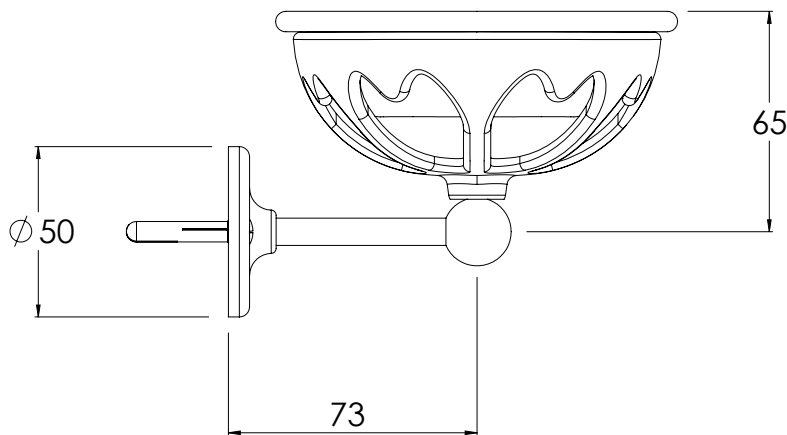

# BK4505

BLACK CAST BRASS SOAP HOLDER WITH FINE BONE  
CHINA DISH

DIMENSIONAL DATA SHEET

DATE: 24/04/2019

REVISION: B

DIMENSIONS IN MILLIMETRES

WHILST EVERY EFFORT IS MADE TO ENSURE THE ACCURACY OF THESE DATA SHEETS THEY ARE SUBJECT TO CHANGE WITHOUT NOTICE AS PART OF THE COMPANY'S PRODUCT DEVELOPMENT PROCESS