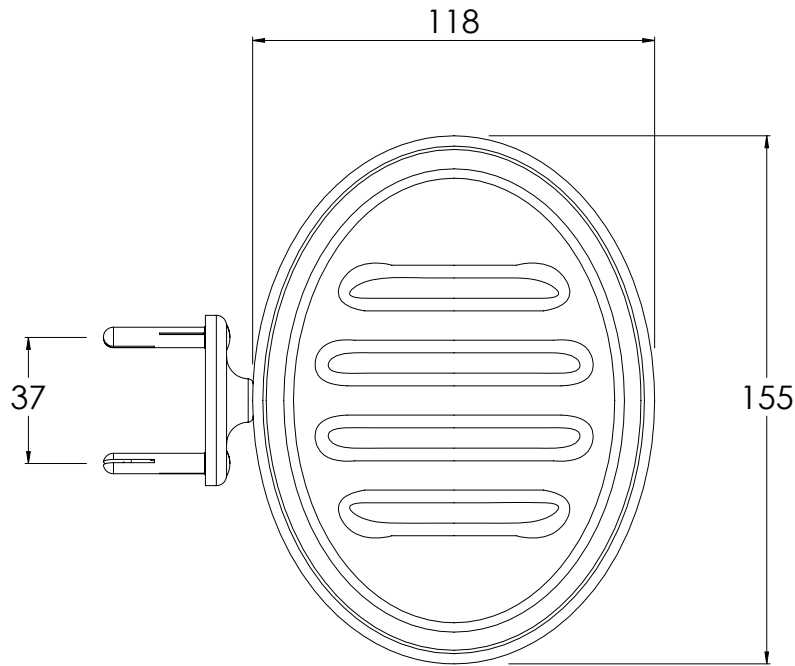

# BK4505

BLACK CAST BRASS SOAP HOLDER WITH FINE BONE  
CHINA DISH

DIMENSIONAL DATA SHEET

DATE: 24/04/2019

REVISION: B

DIMENSIONS IN MILLIMETRES

WHILST EVERY EFFORT IS MADE TO ENSURE THE ACCURACY OF THESE DATA SHEETS THEY ARE SUBJECT TO CHANGE WITHOUT NOTICE AS PART OF THE COMPANY'S PRODUCT DEVELOPMENT PROCESS