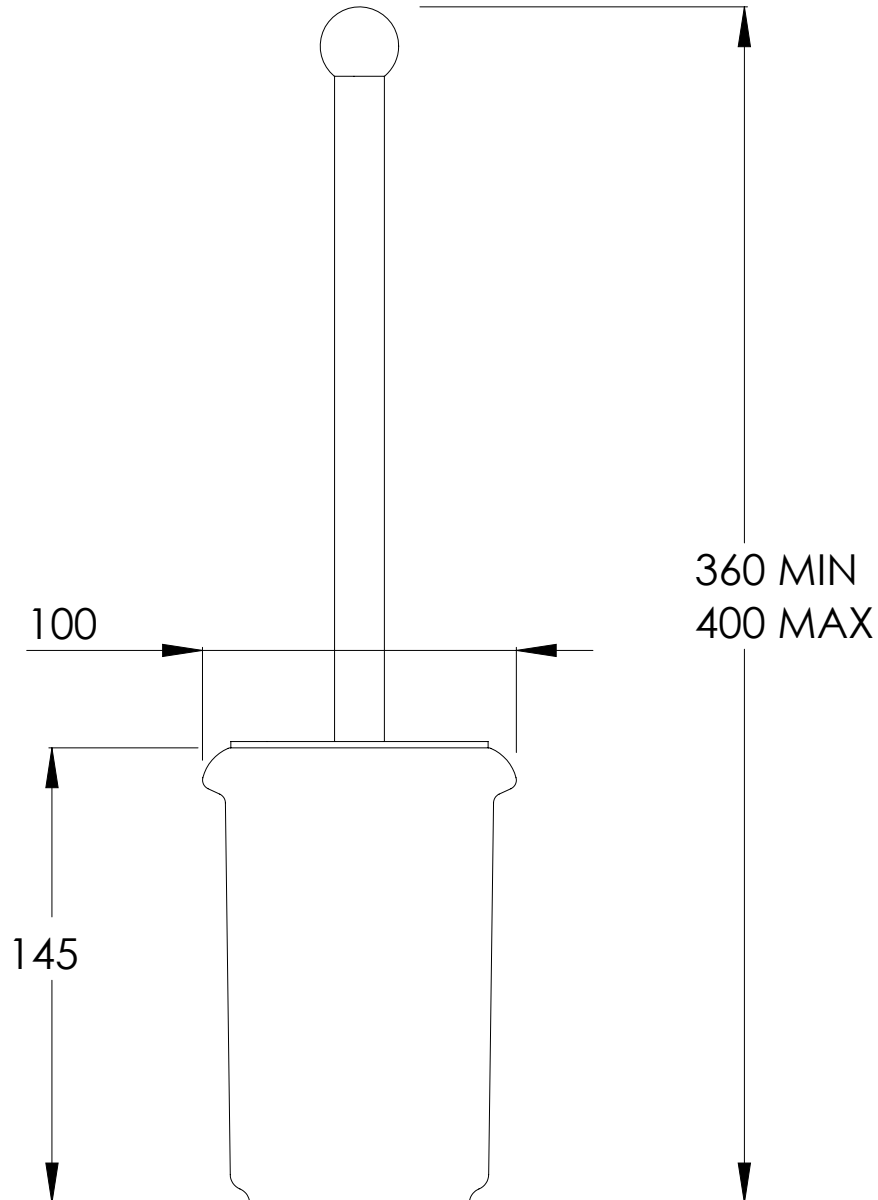

# BK4504

CLASSIC BLACK FREESTANDING CERAMIC POT AND BRUSH

DIMENSIONAL DATA SHEET

DATE: 08/11/2018

REVISION: A

COPYRIGHT © LBIP LTD. ALL RIGHTS RESERVED

DIMENSIONS IN MILLIMETRES

WHILST EVERY EFFORT IS MADE TO ENSURE THE ACCURACY OF THESE DATA SHEETS THEY ARE SUBJECT TO CHANGE WITHOUT NOTICE AS PART OF THE COMPANY'S PRODUCT DEVELOPMENT PROCESS