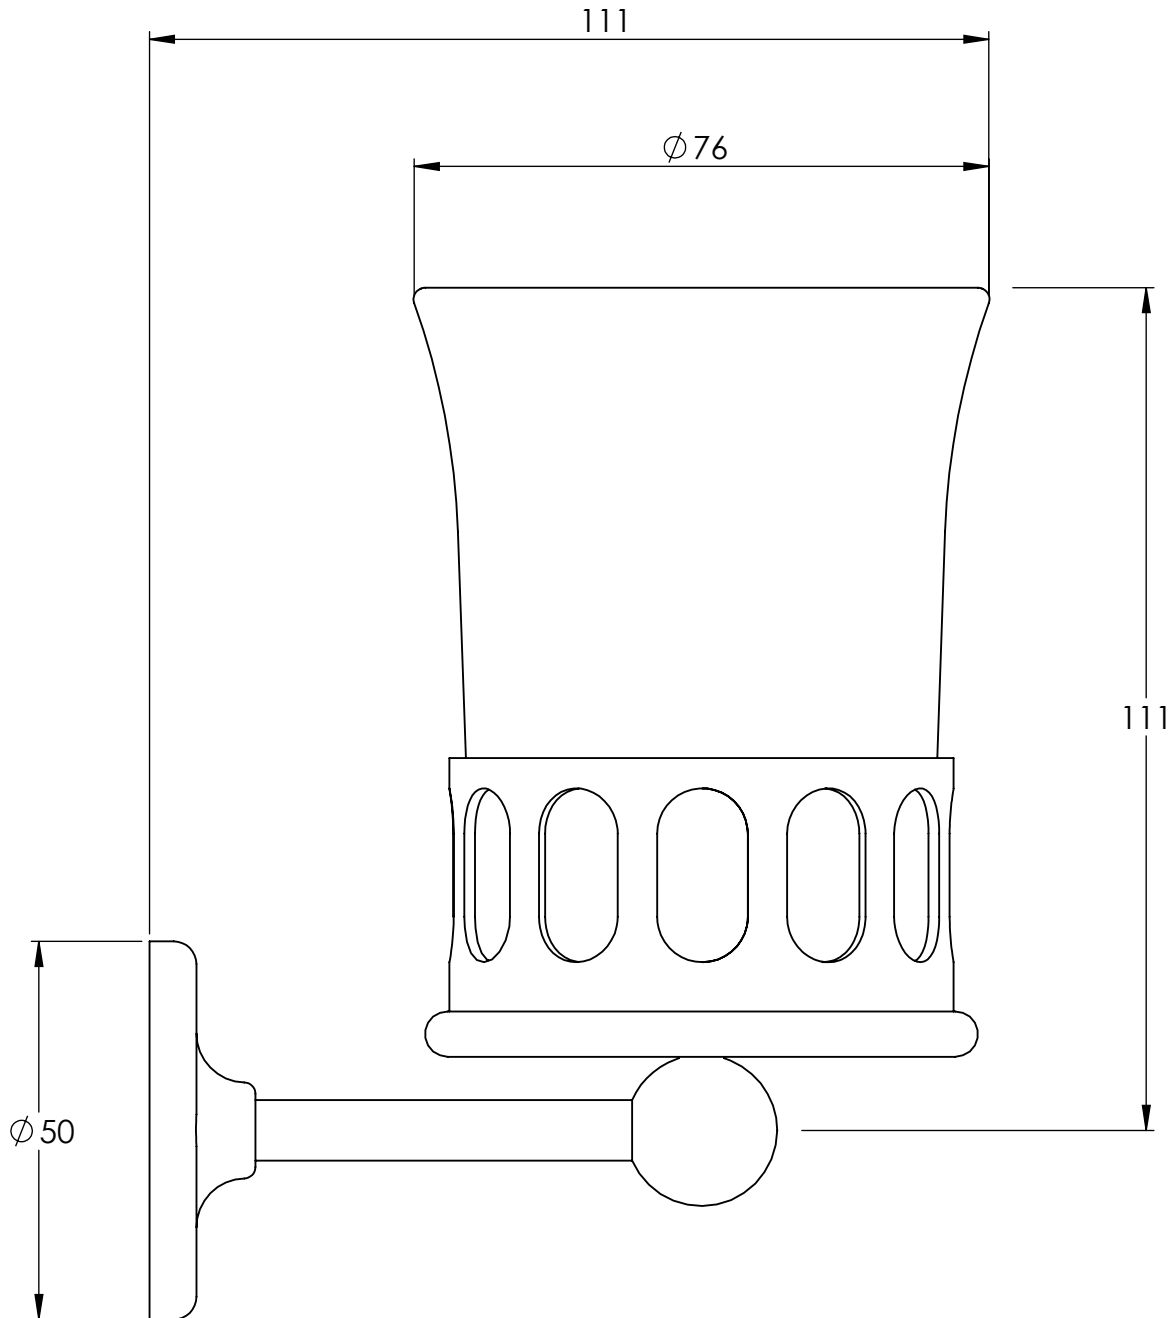

LEFROY BROOKS

IBROC HOUSE ESSEX ROAD
HODDESDON HERTS EN11 0QS UK
T: +44 (0)1992 708 316 F: +44 (0)1992 708 317

BK4502

BLACK FINE BONE CHINA MUG & HOLDER

DIMENSIONAL DATA SHEET

DATE: 31/05/2019

REVISION: B

COPYRIGHT © LBIP LTD. ALL RIGHTS RESERVED

DIMENSIONS IN MILLIMETRES

WHILST EVERY EFFORT IS MADE TO ENSURE THE ACCURACY OF THESE DATA SHEETS THEY ARE SUBJECT TO CHANGE WITHOUT NOTICE AS PART OF THE COMPANY'S PRODUCT DEVELOPMENT PROCESS