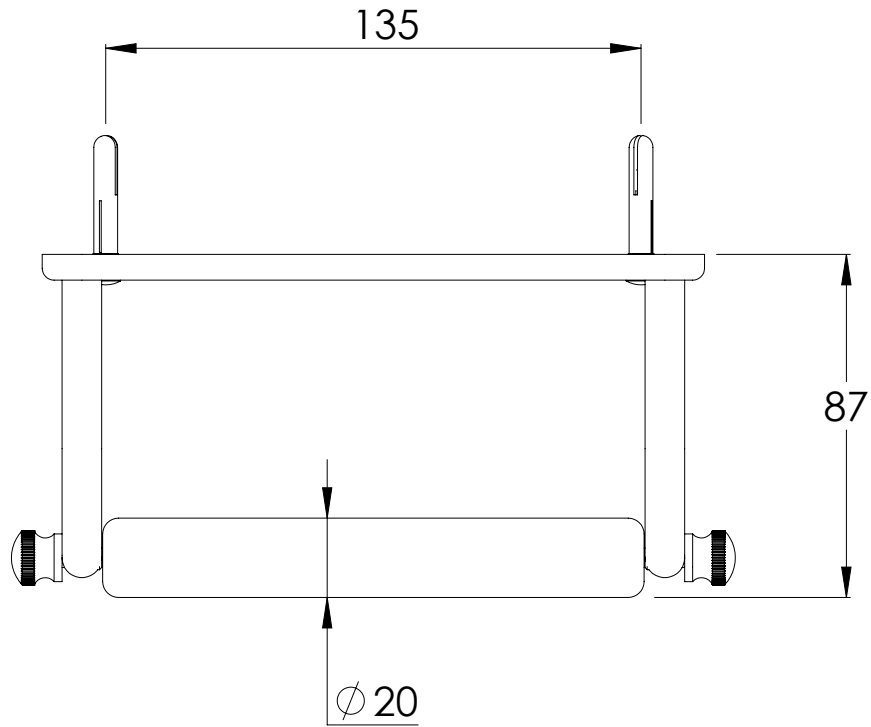

LEFROY BROOKS

IBROC HOUSE ESSEX ROAD
HODDESDON HERTS EN11 0QS UK
T: +44 (0)1992 708 316 F: +44 (0)1992 708 317

BK4500

BLACK PAPER HOLDER WITH CERAMIC BAR

DIMENSIONAL DATA SHEET

DATE: 31/05/2019

REVISION: B

DIMENSIONS IN MILLIMETRES