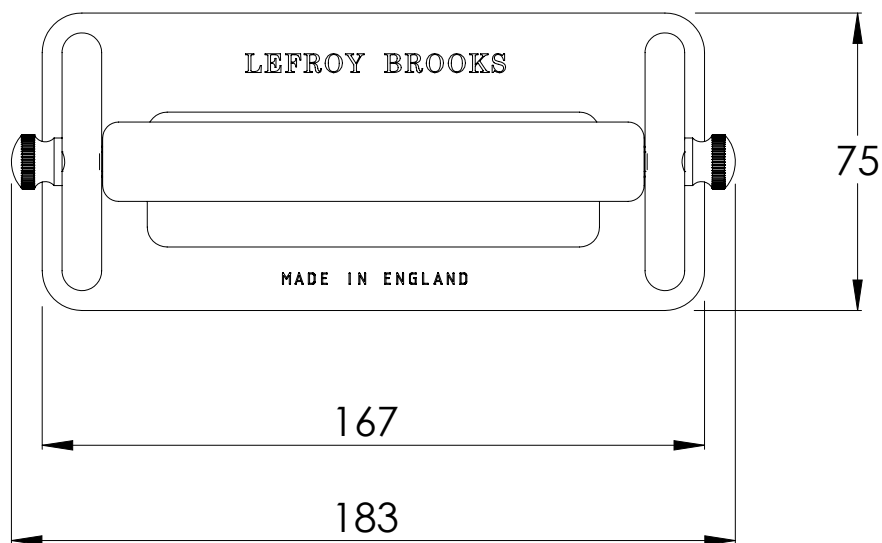

LEFROY BROOKS

IBROC HOUSE ESSEX ROAD
HODDESDON HERTS EN11 0QS UK
T: +44 (0)1992 708 316 F: +44 (0)1992 708 317

BK4500

BLACK PAPER HOLDER WITH CERAMIC BAR

DIMENSIONAL DATA SHEET

DATE: 31/05/2019

REVISION: B

DIMENSIONS IN MILLIMETRES