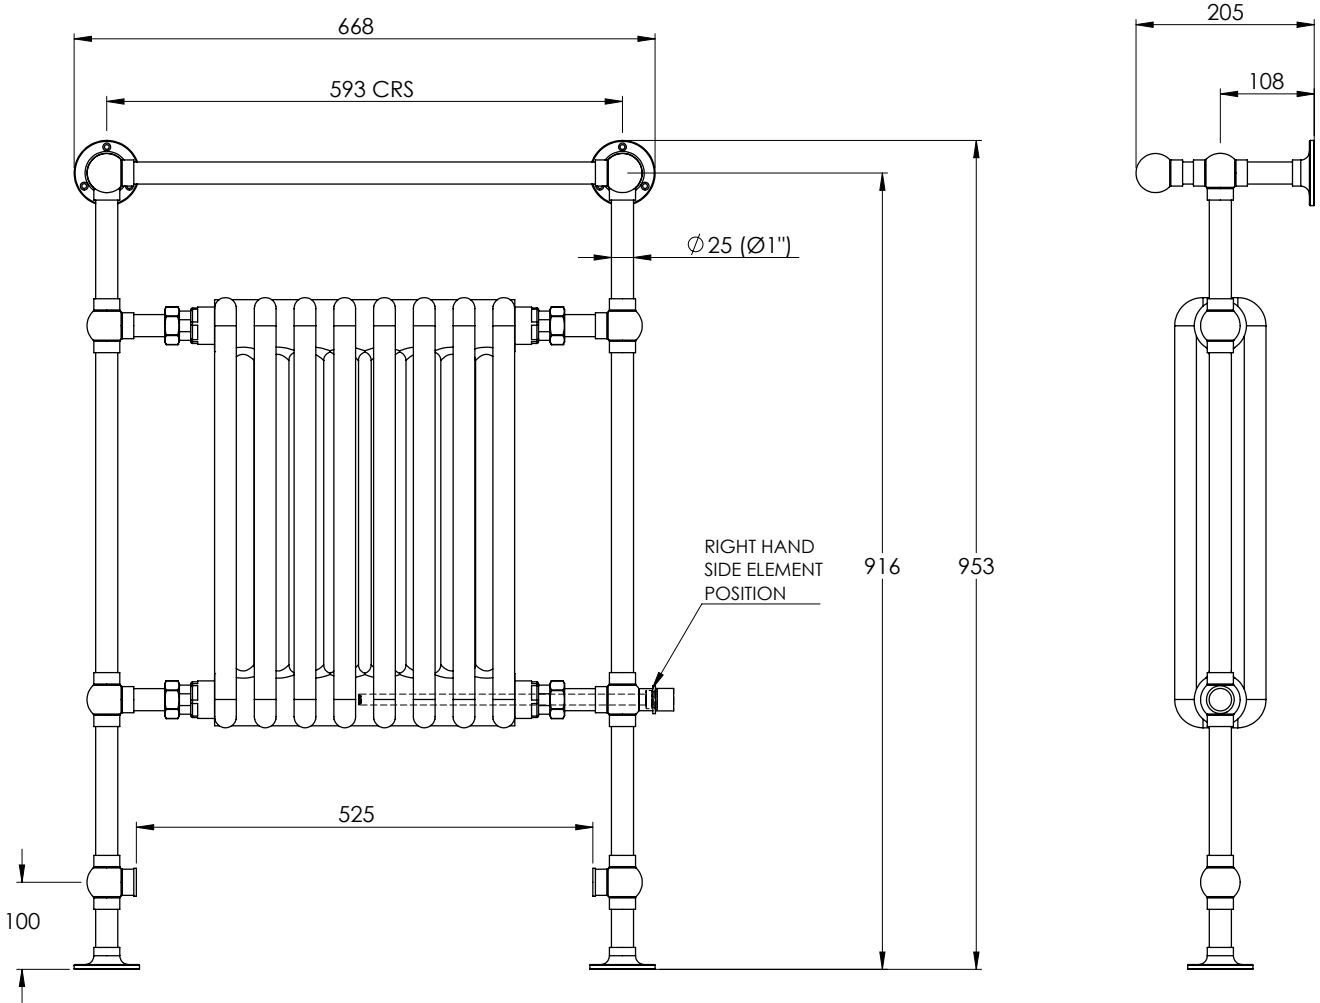

LEFROY BROOKS

IBROC HOUSE ESSEX ROAD
HODDESDON HERTS EN11 0QS UK
T: +44 (0)1992 708 316 F: +44 (0)1992 708 317

BK3202DF

CLASSIC BLACK FLOOR STANDING TOWEL WARMER
WITH RADIATOR - DUAL FUEL

DIMENSIONAL DATA SHEET

DATE: 08/11/2018

REVISION: A

COPYRIGHT © LBIP LTD. ALL RIGHTS RESERVED

TEST PRESSURE:	6 BAR
MAX WORKING PRESSURE:	3 BAR
CONNECTIONS:	1/2" BSP
BTU/HR @ DELTA 60:	2174
WATTAGE (W):	637
ELECTRIC ELEMENT (W):	250
ELECTRICAL ELEMENT IP RATING	IPX5

THIS LEFROY BROOKS RAIL IS SUITABLE FOR CLOSED CIRCUITS ONLY.

DIMENSIONS IN MILLIMETRES

LEFROY BROOKS

IBROC HOUSE ESSEX ROAD
HODDESDON HERTS EN11 0QS UK
T: +44 (0)1992 708 316 F: +44 (0)1992 708 317

BK3202DF

ELECTRIC KIT

DIMENSIONAL DATA SHEET

DATE: 08/11/2018

REVISION: A

COPYRIGHT © LBIP LTD. ALL RIGHTS RESERVED

DIMENSIONS IN MILLIMETRES

WHILST EVERY EFFORT IS MADE TO ENSURE THE ACCURACY OF THESE DATA SHEETS THEY ARE SUBJECT TO CHANGE WITHOUT NOTICE AS PART OF THE COMPANY'S PRODUCT DEVELOPMENT PROCESS