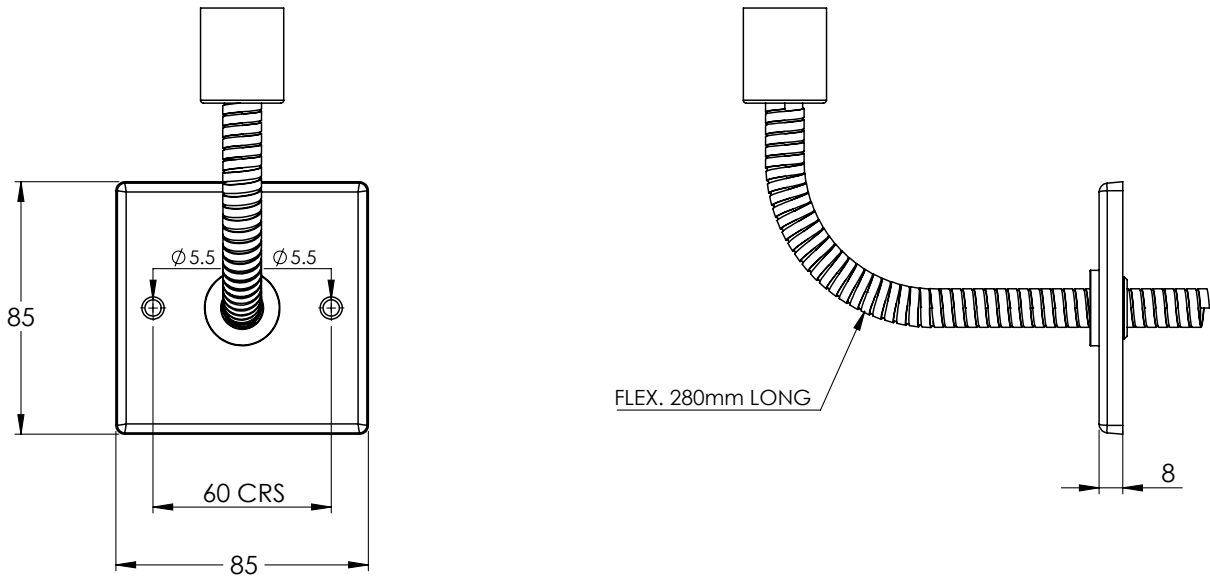

DATE: 08/11/2018

REVISION: A

COPYRIGHT © LBIP LTD. ALL RIGHTS RESERVED

TEST PRESSURE:	6 BAR
MAX WORKING PRESSURE:	3 BAR
CONNECTIONS:	1/2" BSP
BTU/HR @ DELTA 60:	2174
WATTAGE (W):	637
ELECTRIC ELEMENT (W):	250
ELECTRICAL ELEMENT IP RATING	IPX5

THIS LEFROY BROOKS RAIL IS SUITABLE FOR CLOSED CIRCUITS ONLY.

DIMENSIONS IN MILLIMETRES

LEFROY BROOKS

IBROC HOUSE ESSEX ROAD
HODDESDON HERTS EN11 0QS UK
T: +44 (0)1992 708 316 F: +44 (0)1992 708 317

BK3202DF

ELECTRIC KIT

DIMENSIONAL DATA SHEET

DATE: 08/11/2018

REVISION: A

COPYRIGHT © LBIP LTD. ALL RIGHTS RESERVED

DIMENSIONS IN MILLIMETRES

WHILST EVERY EFFORT IS MADE TO ENSURE THE ACCURACY OF THESE DATA SHEETS THEY ARE SUBJECT TO CHANGE WITHOUT NOTICE AS PART OF THE COMPANY'S PRODUCT DEVELOPMENT PROCESS