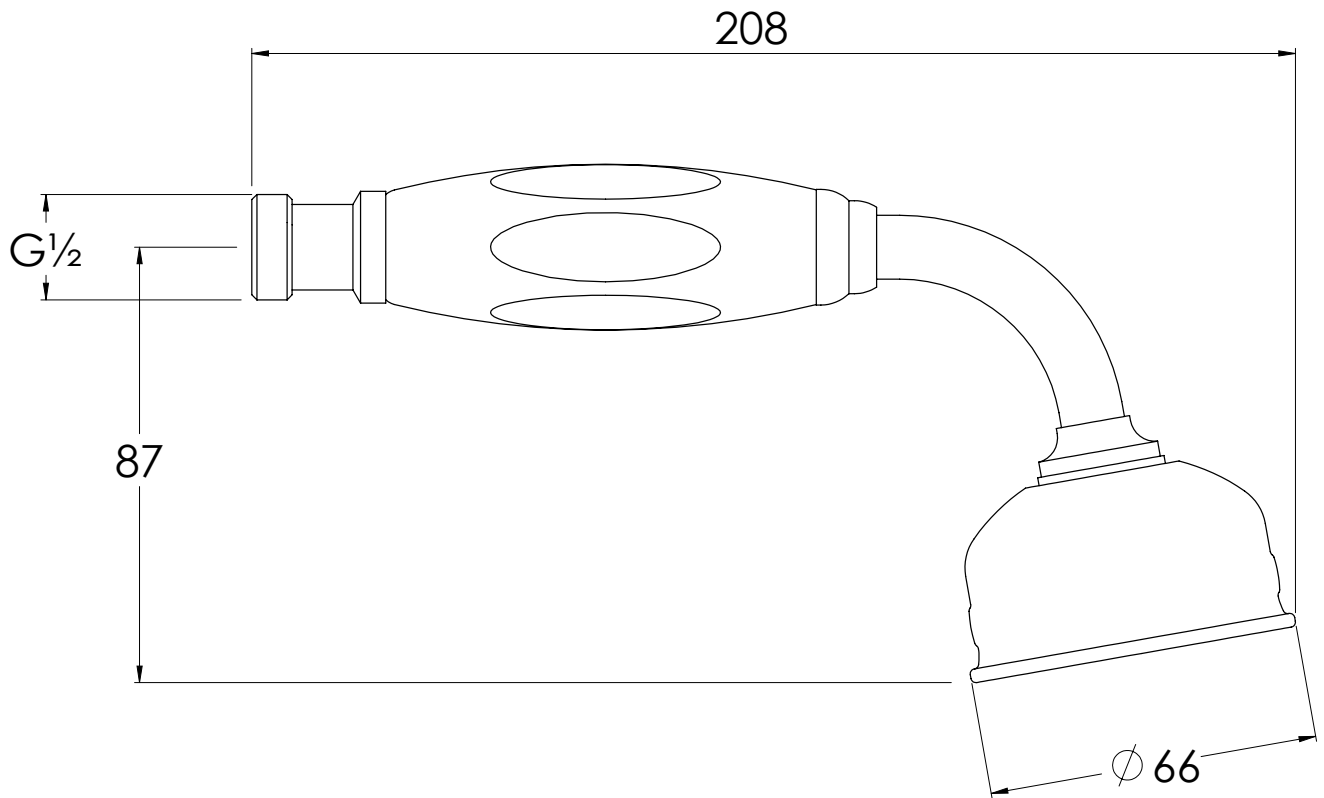

LEFROY BROOKS

IBROC HOUSE ESSEX ROAD
HODDESDON HERTS EN11 0QS UK
T: +44 (0)1992 708 316 F: +44 (0)1992 708 317

BK2136

CLASSIC BLACK HANDSET WITH 2 1/2" APRON ROSE

DIMENSIONAL DATA SHEET

DATE: 10/10/2018

REVISION: A

COPYRIGHT © LBIP LTD. ALL RIGHTS RESERVED

DIMENSIONS IN MILLIMETRES

WHILST EVERY EFFORT IS MADE TO ENSURE THE ACCURACY OF THESE DATA SHEETS THEY ARE SUBJECT TO CHANGE WITHOUT NOTICE AS PART OF THE COMPANY'S PRODUCT DEVELOPMENT PROCESS