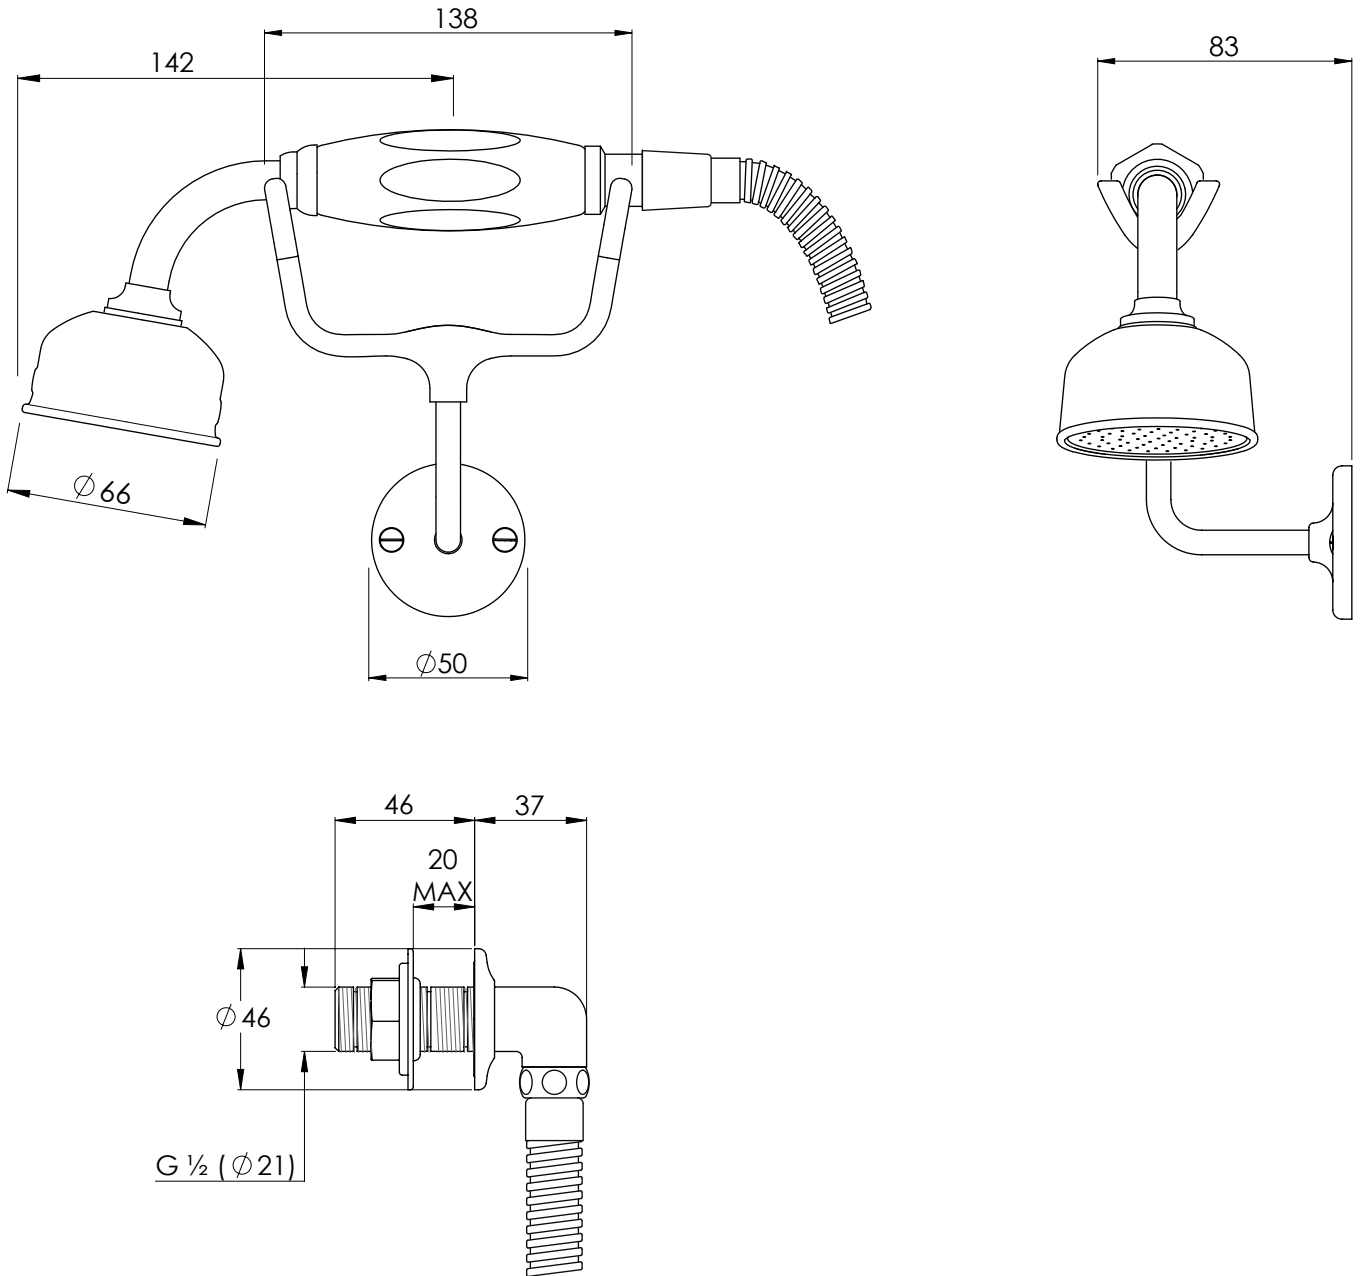

LEFROY BROOKS

IBROC HOUSE ESSEX ROAD
HODDESDON HERTS EN11 0QS UK
T: +44 (0)1992 708 316 F: +44 (0)1992 708 317

BK1760

CLASSIC BLACK HANDSET, CRADLE, WALL OUTLET &
WIDE BORE HOSE

DIMENSIONAL DATA SHEET

DATE: 14/08/2020

REVISION: A

COPYRIGHT © LBIP LTD. ALL RIGHTS RESERVED

DIMENSIONS IN MILLIMETRES

WHILST EVERY EFFORT IS MADE TO ENSURE THE ACCURACY OF THESE DATA SHEETS THEY ARE SUBJECT TO CHANGE WITHOUT NOTICE AS PART OF THE COMPANY'S PRODUCT DEVELOPMENT PROCESS