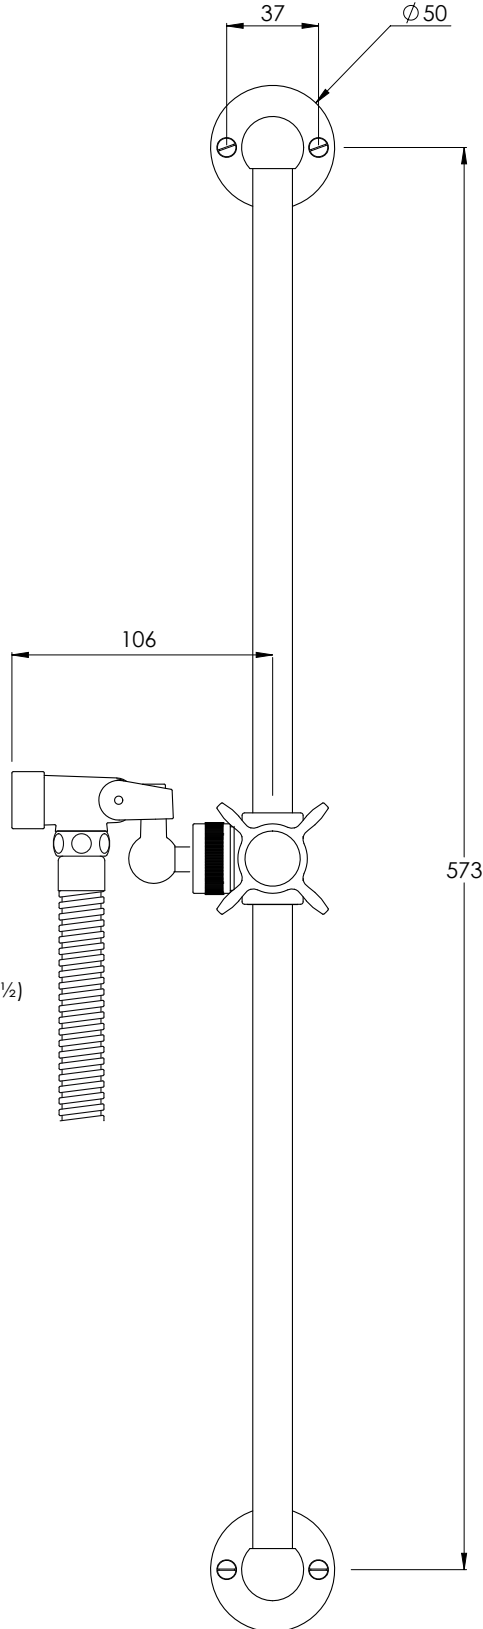

LEFROY BROOKS

IBROC HOUSE ESSEX ROAD
HODDESDON HERTS EN11 0QS UK
T: +44 (0)1992 708 316 F: +44 (0)1992 708 317

BK1720

CLASSIC BLACK SLIDING RAIL KIT WITH HOOK & CONNECTOR

DIMENSIONAL DATA SHEET

DATE: 25/09/2019

REVISION: A

HOSE SOLD SEPERATELY (G½)

COPYRIGHT © LBIP LTD. ALL RIGHTS RESERVED

DIMENSIONS IN MILLIMETRES

WHILST EVERY EFFORT IS MADE TO ENSURE THE ACCURACY OF THESE DATA SHEETS THEY ARE SUBJECT TO CHANGE WITHOUT NOTICE AS PART OF THE COMPANY'S PRODUCT DEVELOPMENT PROCESS