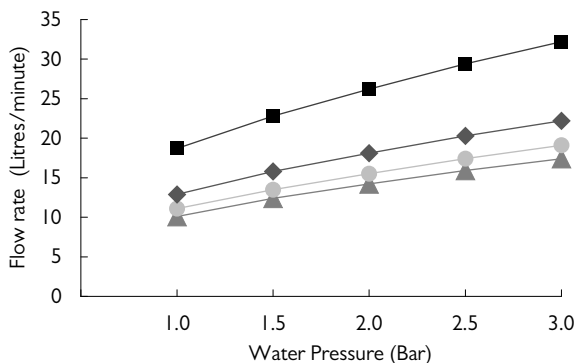

1700 / 1701

BATH SHOWER MIXER WITH RISER KIT AND FIXED HEAD

FLOW RATES

© COPYRIGHT 2017 LBP LTD.

TYPICAL FLOW RATES

Flow rates shown are free flowing and may vary subject to restrictions created by installation, pipework layout or application.

Water Pressure (Bar)	Spout outlet (Litres/minute)	Hand shower (Litres/minute)	5" Shower rose (Litres/minute)	8" Shower rose (Litres/minute)
	■	▲	●	◆
1.0	18.7	10.1	11.1	12.9
1.5	22.8	12.4	13.5	15.8
2.0	26.2	14.2	15.5	18.1
2.5	29.4	15.9	17.4	20.3
3.0	32.2	17.4	19.1	22.2

L E F R O Y B R O O K S