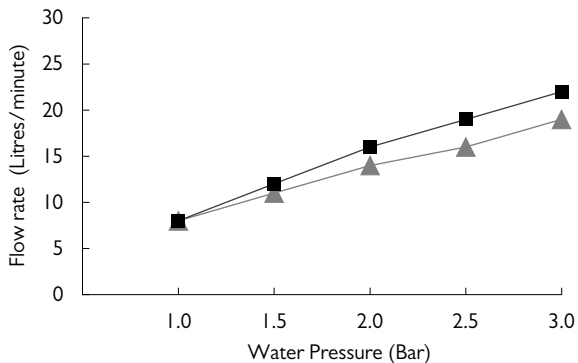

1260 / 1280 MACKINTOSH FIVE HOLE BATH SET

FLOW RATES

© COPYRIGHT 2017 LBP LTD.

TYPICAL FLOW RATES

Flow rates shown are free flowing and may vary subject to restrictions created by installation, pipework layout or application.

Water Pressure (Bar)	Spout (Litres/minute) ■	Hand shower (Litres/minute) ▲
1.0	8.0	8.0
1.5	12.0	11.0
2.0	16.0	14.0
2.5	19.0	16.0
3.0	22.0	19.0

L E F R O Y B R O O K S